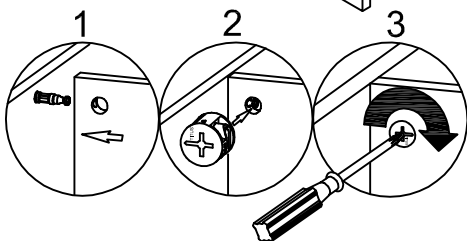

$$A*4+B*4+G*4$$

4