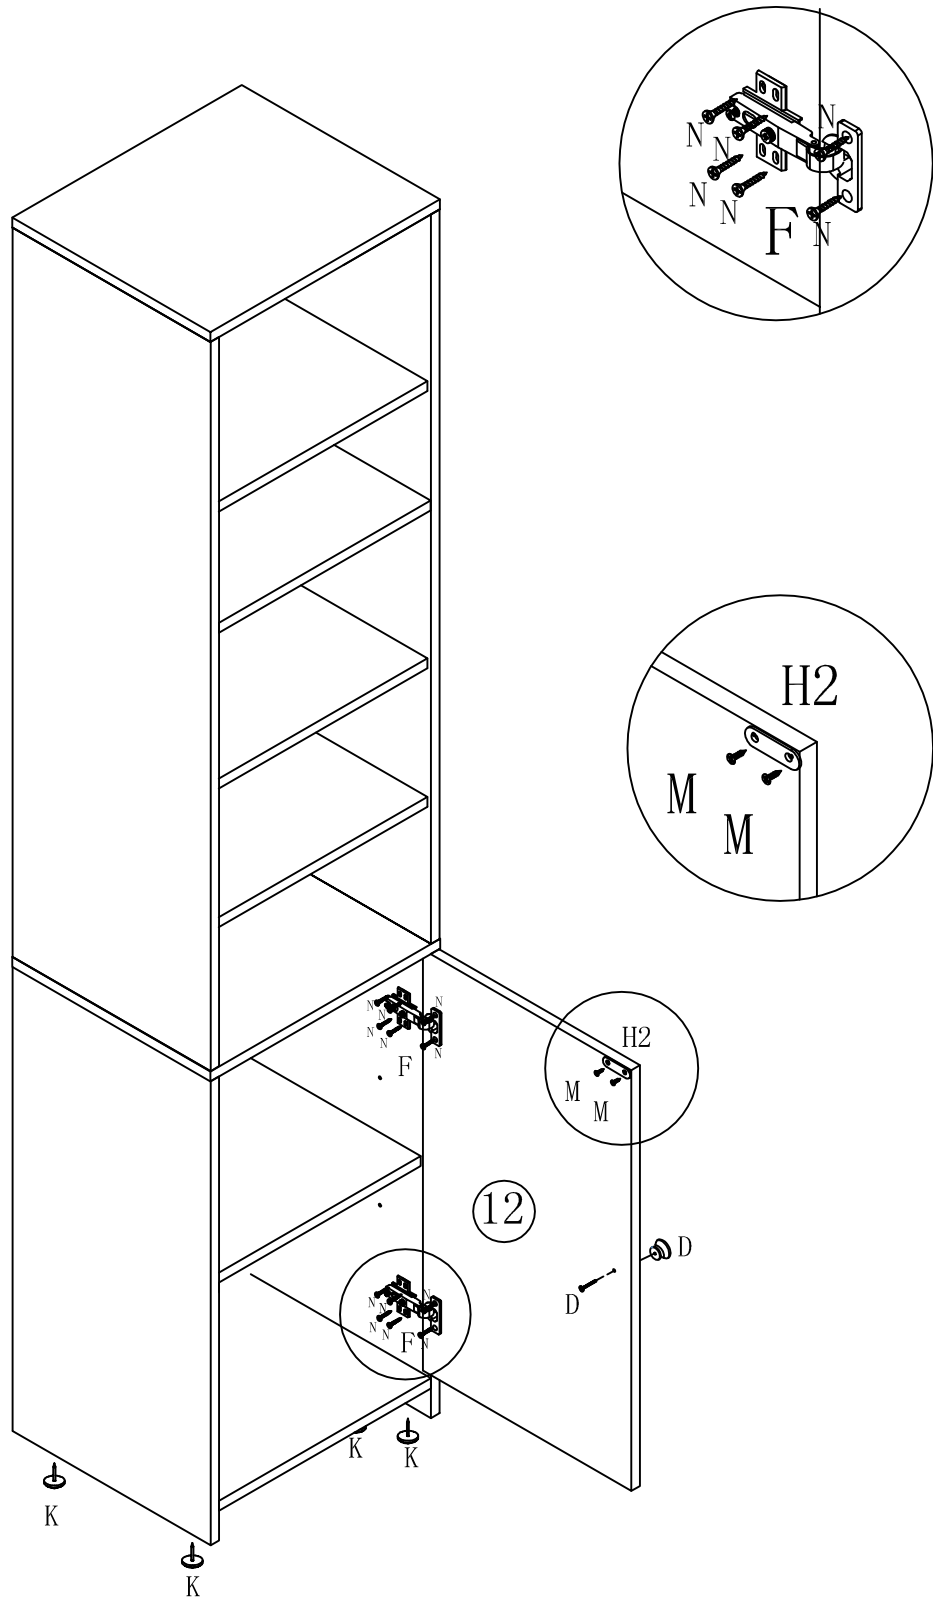

Bathroom Tower Cabinet

SKU: QI003091

Assembly Instructions

By:  **Quickway Imports inc.**

www.quickwayimports.com
info@quickwayimports.com

	 ø8*40		 ø4*18	
A × 16	B × 16	C × 16	D × 1	E × 1
	 ø7*50	 H1*1 H2*1	 ø6*30	 ø4*35
F × 2	G × 4	H × 1	I × 1	J × 1
		 ø3*14	 ø3.5*14	 ø20
K × 4	L × 40	M × 4	N × 13	O × 16

6

L*40

7

C*16

8

$D*1+H2*1+M*2+N*12+K*4+F*2$

9

$I*1+J*1+E*1+N*1$