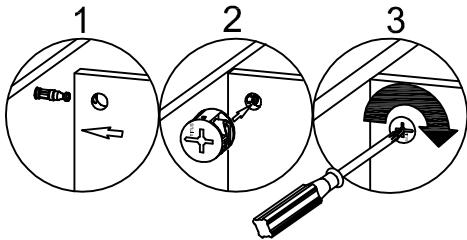

3

$$A*4+B*4+G*4$$

4

$$A*4+B*4$$