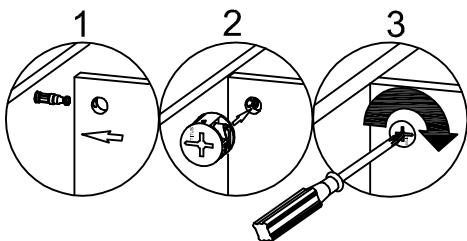

5

$$A*4+B*4+0*16$$