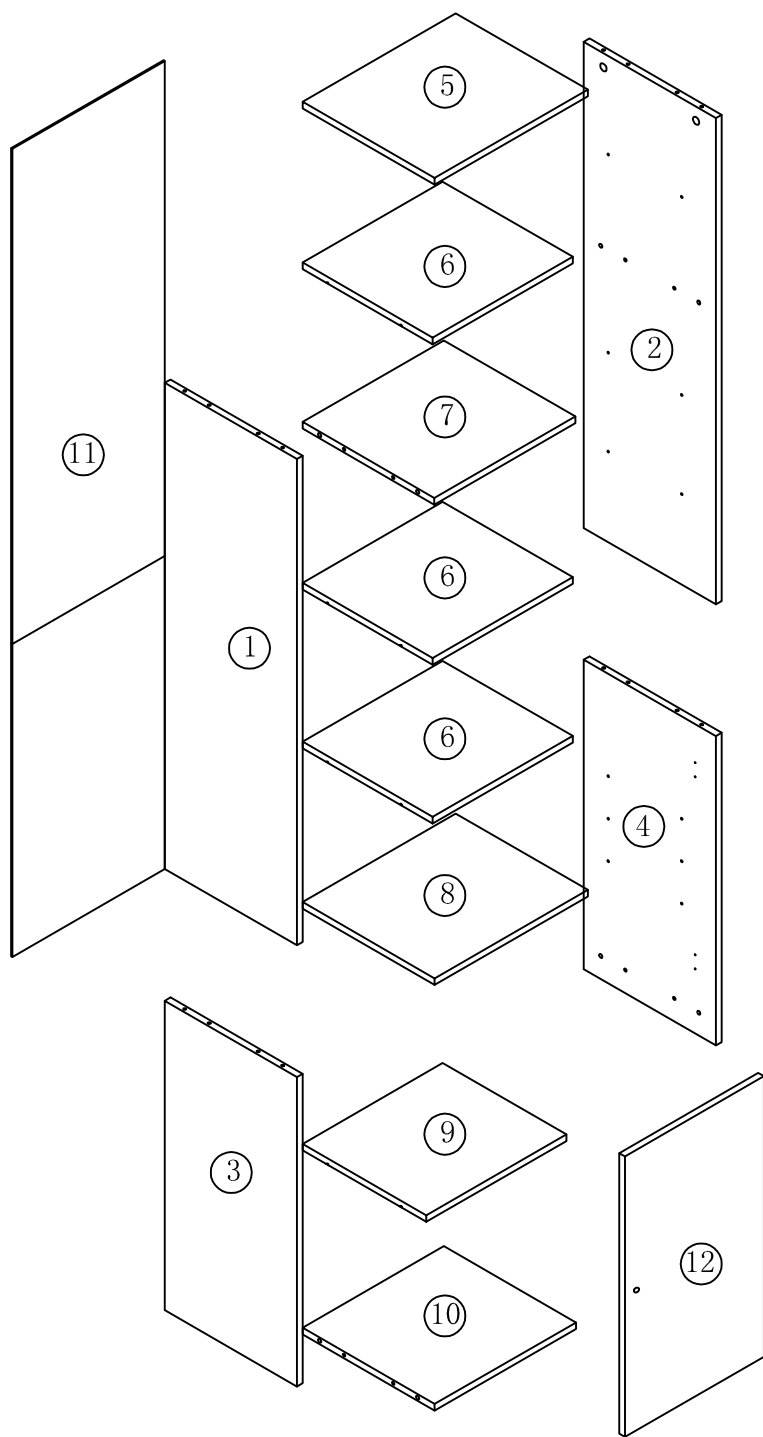

Bathroom Tower Cabinet

SKU: QI003091

Assembly Instructions

By:  **Quickway Imports inc.**

www.quickwayimports.com
info@quickwayimports.com

	 ø8*40		 ø4*18	
A × 16	B × 16	C × 16	D × 1	E × 1
	 ø7*50	 H1*1 H2*1	 ø6*30	 ø4*35
F × 2	G × 4	H × 1	I × 1	J × 1
		 ø3*14	 ø3.5*14	 ø20
K × 4	L × 40	M × 4	N × 13	O × 16