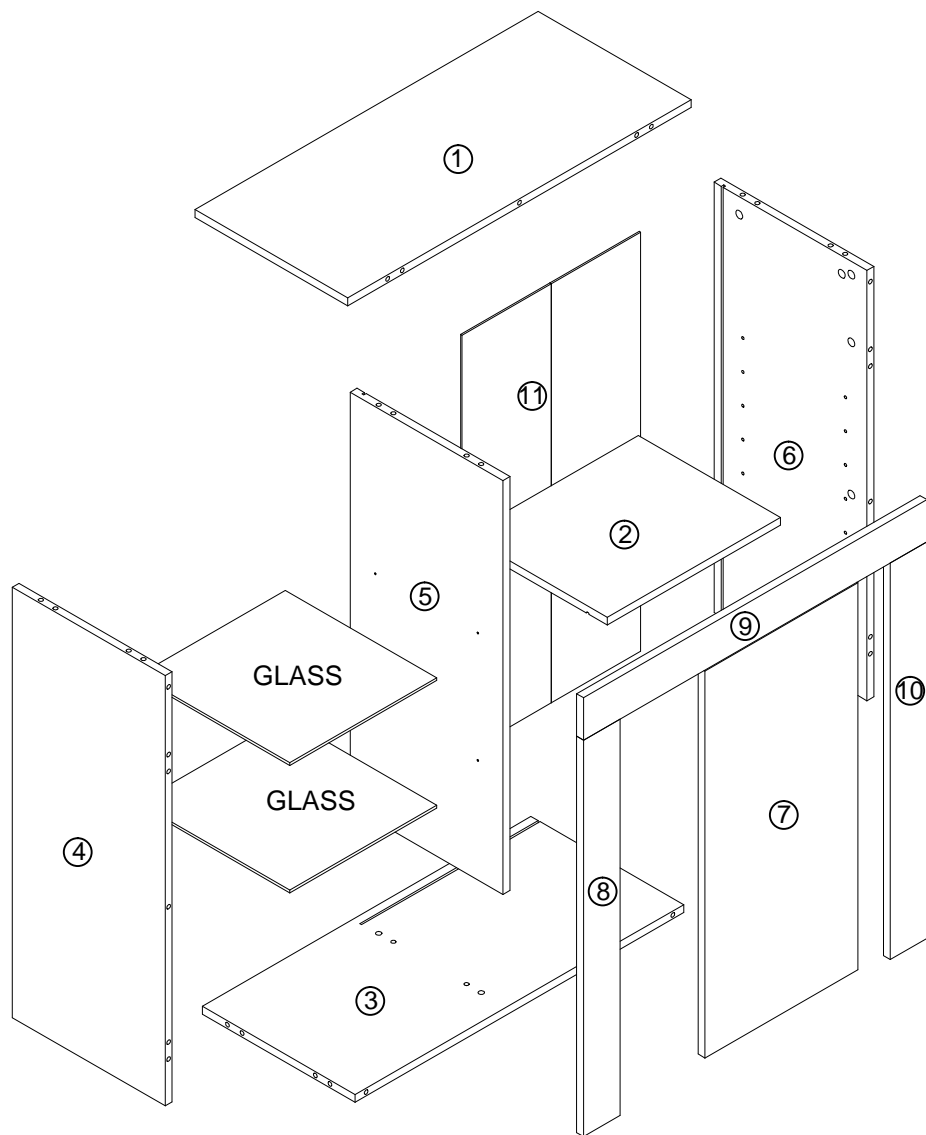

Living Room Side Storage Cabinet With LED

SKU:QI003951

Assembly Instructions

www.quickwayimports.com
info@quickwayimports.com

	 Ø8*40		 Ø3.5*14	
A×25	B×22	C×4	D×24	E×2
 Ø4*25				 Ø20
F×2	G×8	H×6	I×1	J×25
	 USB-LED			
K×8	L×1			