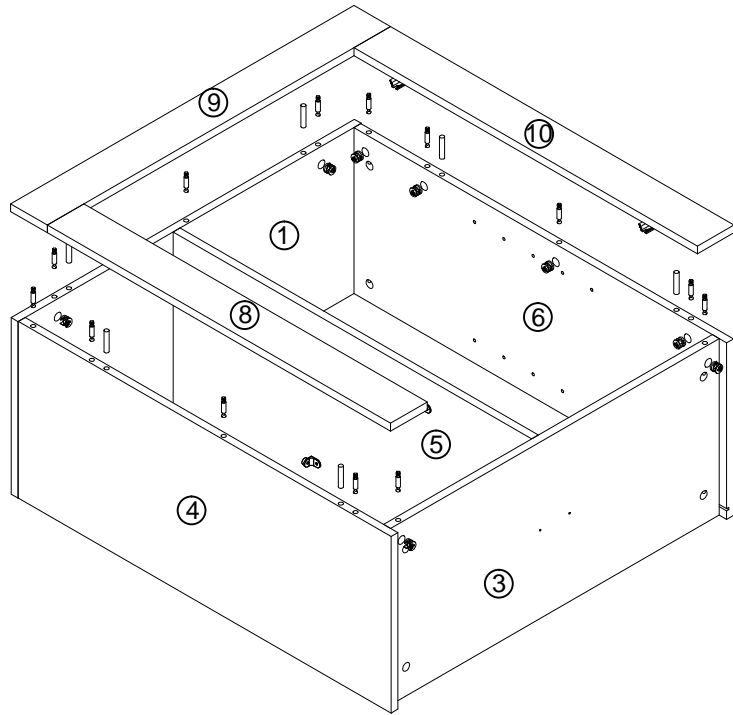

7

$A*13+B*6$

8

$F*2+H*6+I*1+J*25$