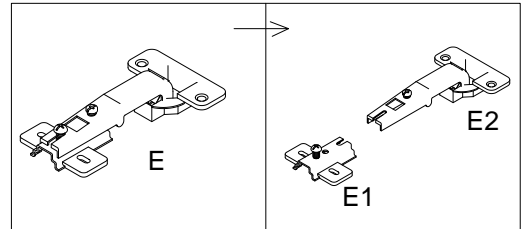

$B*4+D*4+E1*2$