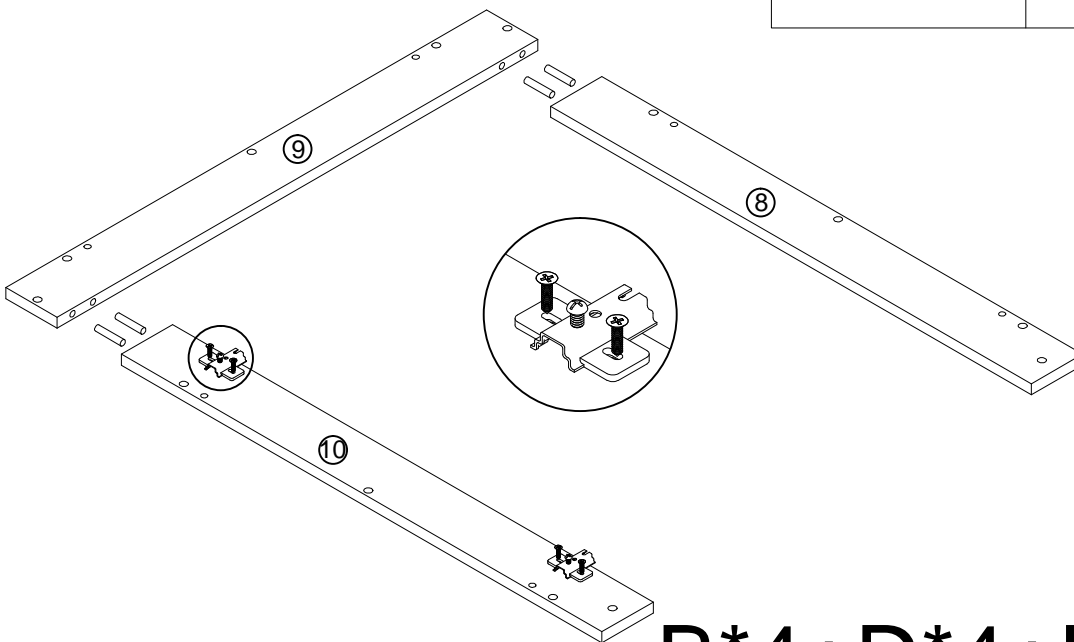

$B*4+D*4+E1*2$