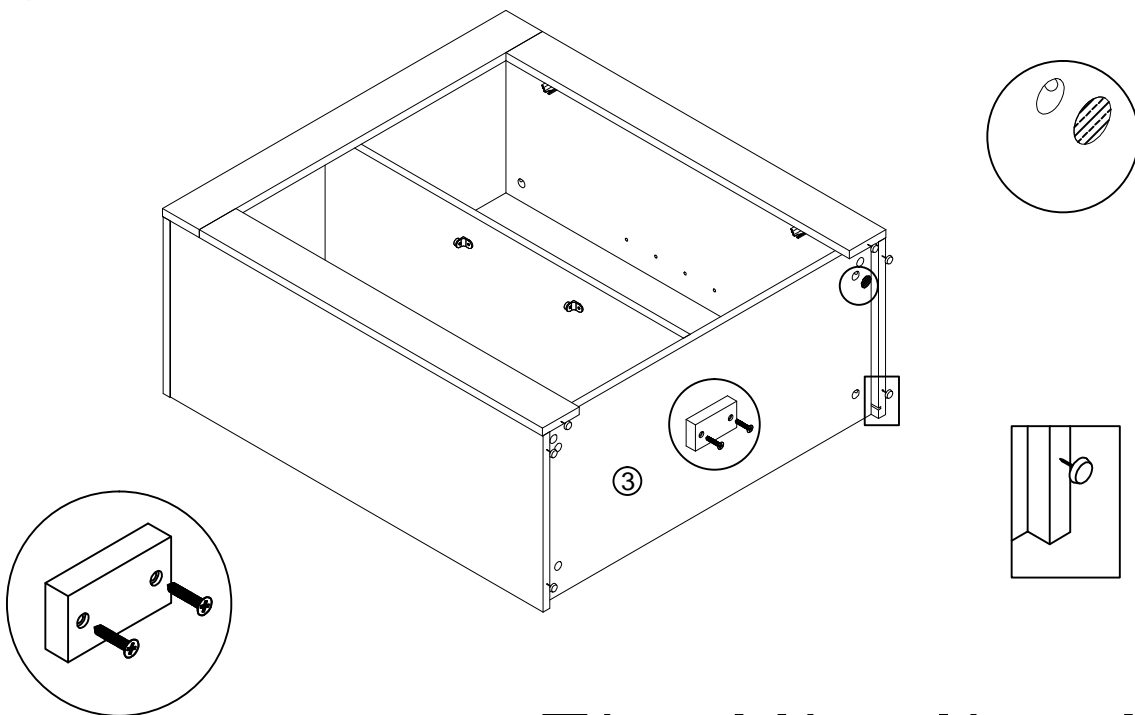

7

$A*13+B*6$

8

$F*2+H*6+I*1+J*25$