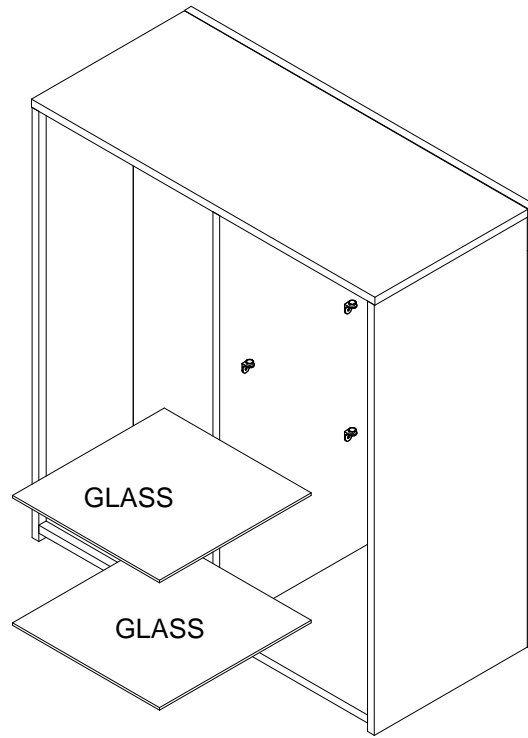

Living Room Side Storage Cabinet With LED

SKU:QI003951

Assembly Instructions

www.quickwayimports.com
info@quickwayimports.com

	 Ø8*40		 Ø3.5*14	
A×25	B×22	C×4	D×24	E×2
 Ø4*25				 Ø20
F×2	G×8	H×6	I×1	J×25
	 USB-LED			
K×8	L×1			

C*4

10

D*4+E1*2

11

12

D*8+K*8

13

14