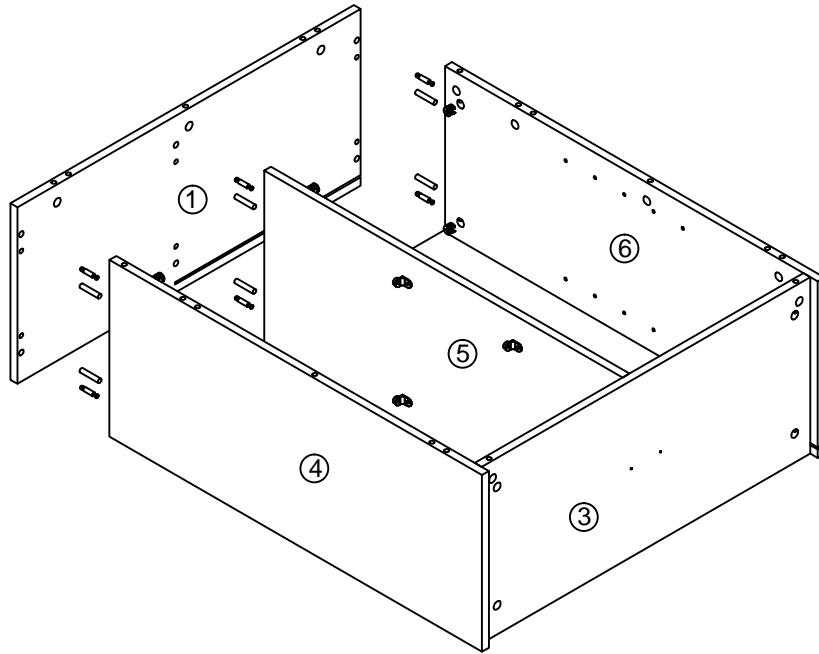

5

$A*6+B*6$

6

$B*4+D*4+E1*2$