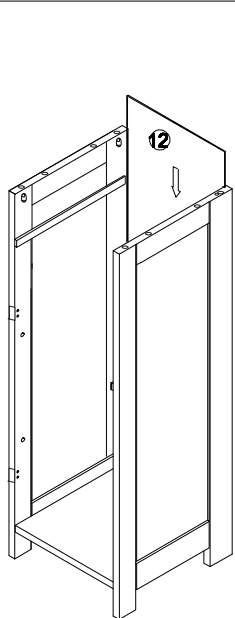

QI004021.WT
Bathroom Tower Cabinet, White

 A x24	 B x24	 C x20	 D x8	 E x19	 F x2	 G x4
 H x3	 I x4	 J x6	 K x8	 L x3	 M x1	

1**2****3****4****5****6****7**

8

(A) x4	(D) x4	(B) x4	(C) x8	(J) x2

9

(B) x4	(C) x4