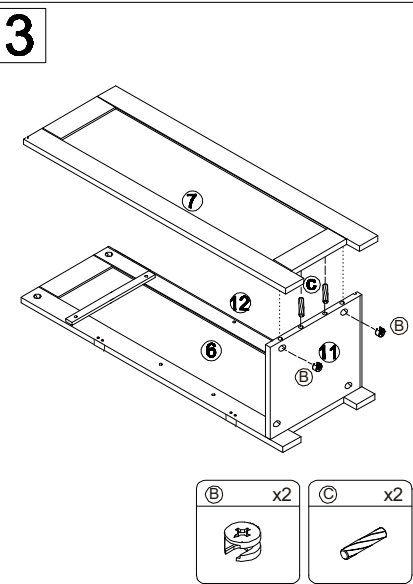

QI004021.WT
Bathroom Tower Cabinet, White

 A x24	 B x24	 C x20	 D x8	 E x19	 F x2	 G x4
 H x3	 I x4	 J x6	 K x8	 L x3	 M x1	

1**2****3****4****5****6****7**

8

(A) x4	(D) x4	(B) x4	(C) x8	(J) x2

9

(B) x4	(C) x4