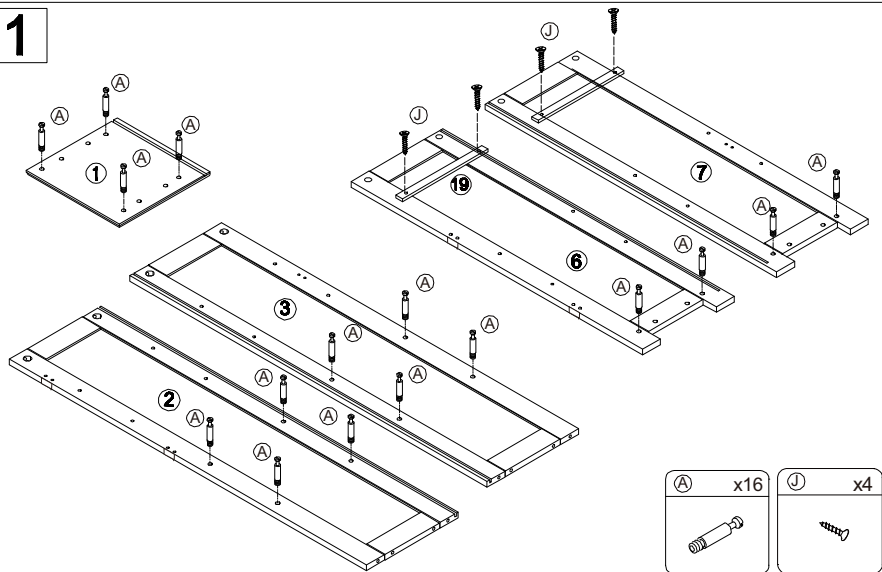

QI004021.WT
Bathroom Tower Cabinet, White

 A x24	 B x24	 C x20	 D x8	 E x19	 F x2	 G x4
 H x3	 I x4	 J x6	 K x8	 L x3	 M x1	

1**2****3****4****5****6****7**

8

(A) x4	(D) x4	(B) x4	(C) x8	(J) x2

9

(B) x4	(C) x4