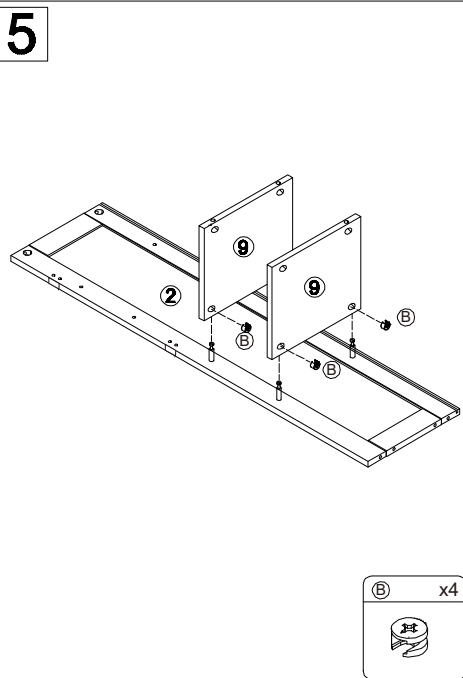

QI004021.WT
Bathroom Tower Cabinet, White

 A x24	 B x24	 C x20	 D x8	 E x19	 F x2	 G x4
 H x3	 I x4	 J x6	 K x8	 L x3	 M x1	

1**2****3****4****5****6****7**

8

(A) x4	(D) x4	(B) x4	(C) x8	(J) x2

9

(B) x4	(C) x4