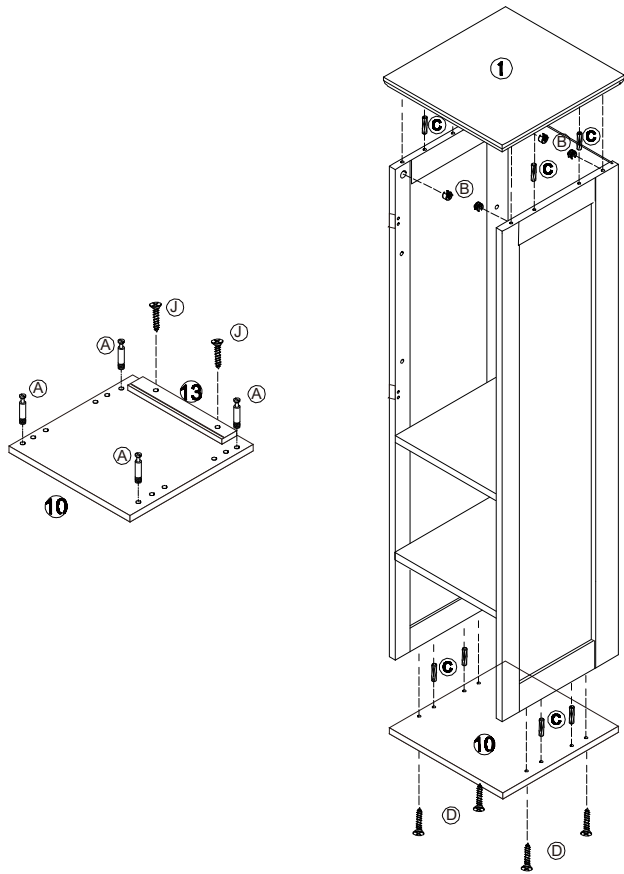

QI004021.WT
Bathroom Tower Cabinet, White

 A x24	 B x24	 C x20	 D x8	 E x19	 F x2	 G x4
 H x3	 I x4	 J x6	 K x8	 L x3	 M x1	

1**2****3****4****5****6****7**

8

(A) x4	(D) x4	(B) x4	(C) x8	(J) x2

9

(B) x4	(C) x4

10

11

12