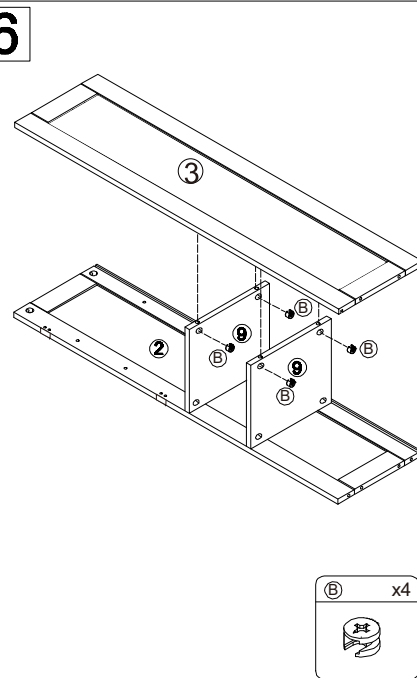

QI004021.WT
Bathroom Tower Cabinet, White

 A x24	 B x24	 C x20	 D x8	 E x19	 F x2	 G x4
 H x3	 I x4	 J x6	 K x8	 L x3	 M x1	

1**2****3****4****5****6****7**

8

(A) x4	(D) x4	(B) x4	(C) x8	(J) x2

9

(B) x4	(C) x4