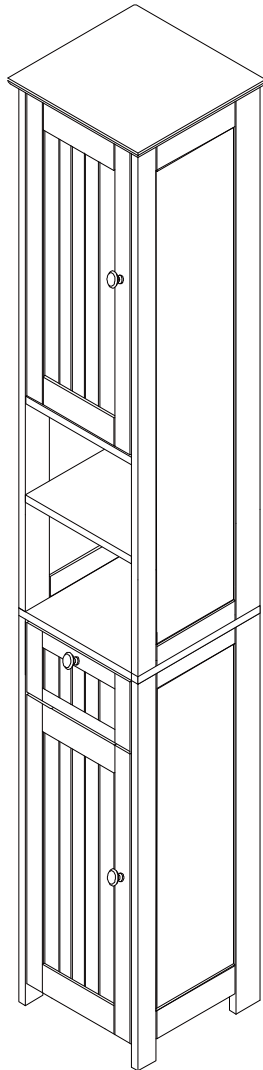

QI004021.WT
Bathroom Tower Cabinet, White

 A x24	 B x24	 C x20	 D x8	 E x19	 F x2	 G x4
 H x3	 I x4	 J x6	 K x8	 L x3	 M x1	

1**2****3****4****5****6****7**

8

(A) x4	(D) x4	(B) x4	(C) x8	(J) x2

9

(B) x4	(C) x4

10

11

12