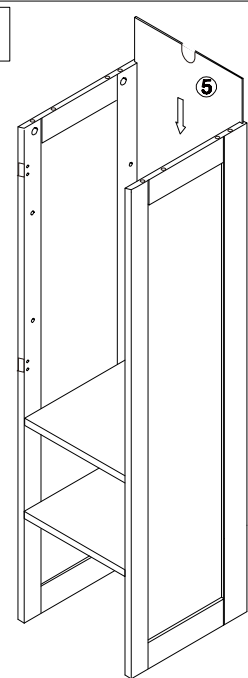

QI004021.WT
Bathroom Tower Cabinet, White

 A x24	 B x24	 C x20	 D x8	 E x19	 F x2	 G x4
 H x3	 I x4	 J x6	 K x8	 L x3	 M x1	

1**2****3****4****5****6****7**

8

(A) x4	(D) x4	(B) x4	(C) x8	(J) x2

9

(B) x4	(C) x4