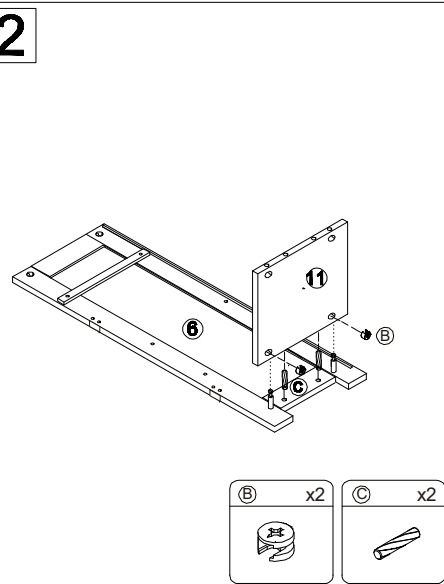

QI004021.WT
Bathroom Tower Cabinet, White

 A x24	 B x24	 C x20	 D x8	 E x19	 F x2	 G x4
 H x3	 I x4	 J x6	 K x8	 L x3	 M x1	

1**2****3****4****5****6****7**

8

(A) x4	(D) x4	(B) x4	(C) x8	(J) x2

9

(B) x4	(C) x4