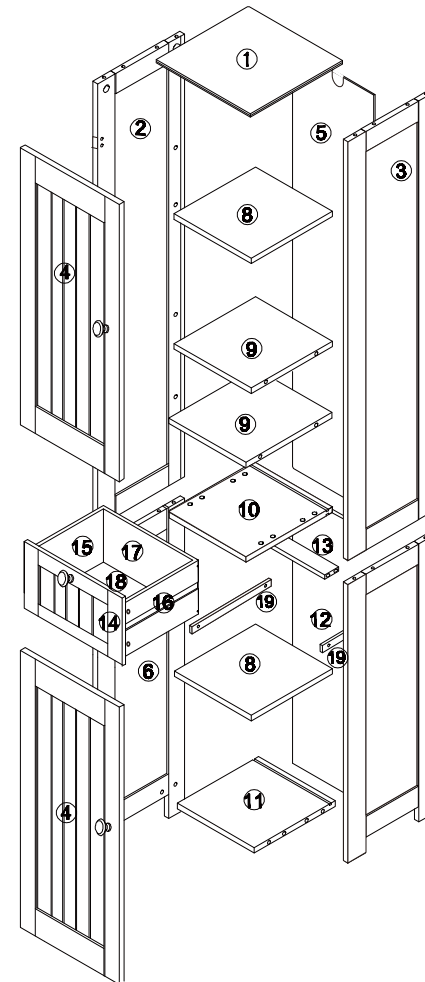

QI004021.WT
Bathroom Tower Cabinet, White

 A x24	 B x24	 C x20	 D x8	 E x19	 F x2	 G x4
 H x3	 I x4	 J x6	 K x8	 L x3	 M x1	

1**2****3****4****5****6****7**

8

(A) x4	(D) x4	(B) x4	(C) x8	(J) x2

9

(B) x4	(C) x4

10

11

12