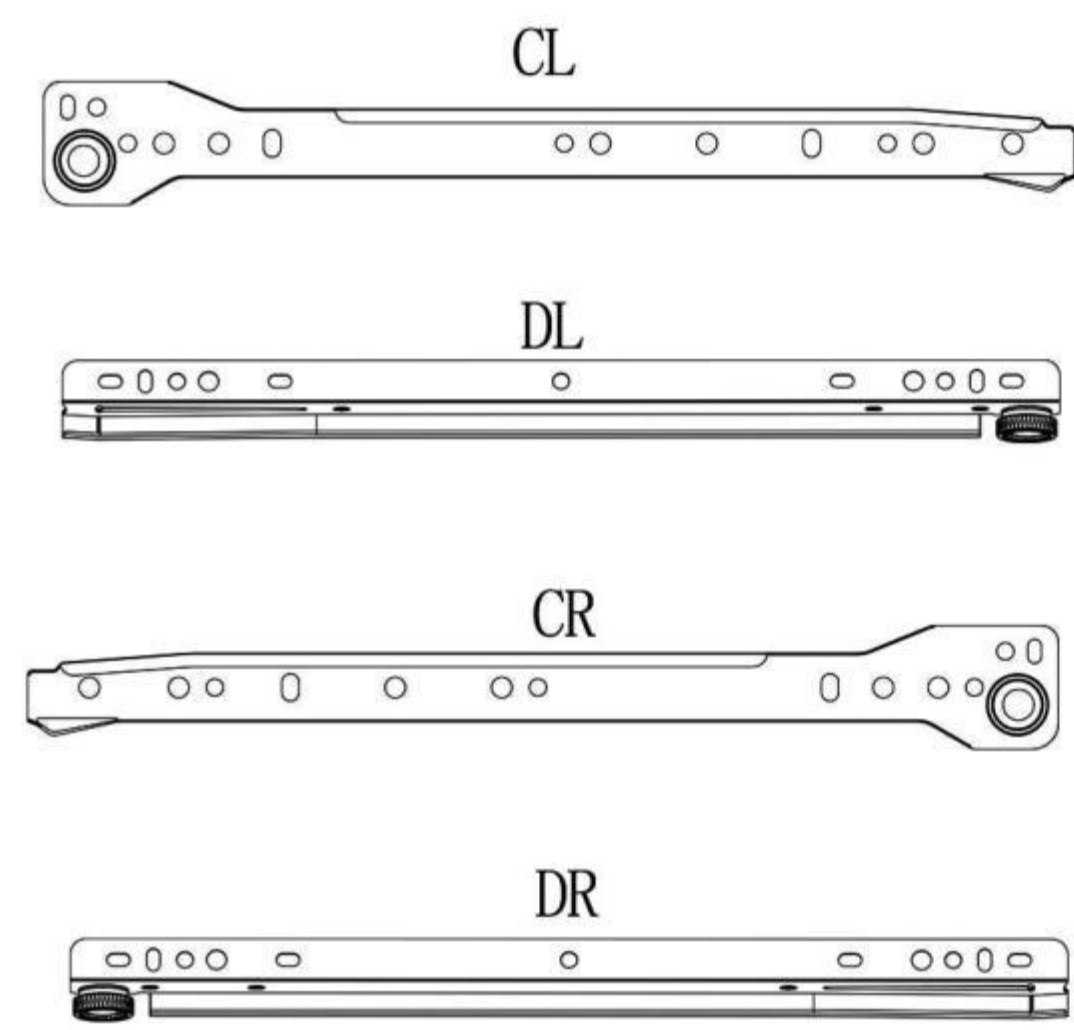

Assembly Instruction

Accessories list

	Parts	Specification	Pcs
A		M6 × 40mm	X 34
B		15 × 11	X 34
C		5 × Φ 12mm	X 4
D		12 inches	X 2
F		M3.5 × 14mm	X 16
G		M8 × 40mm	X 12
H		M5 × 40mm	X 36
J		103 × 15mm	X 2
K		M4 × 18mm	X 4
L		51 × 47mm	X 10

1

2

3

4

5

Cx4 Hx10

6

Ax6 Gx2

11

Fx4
DR x1 DLx1

12

Ax6

13

Kx2 Jx1

14

Fx4
DR x1 DLx1

Gx4 Ax4 Bx4

20

Hx4

21

Lx10

22