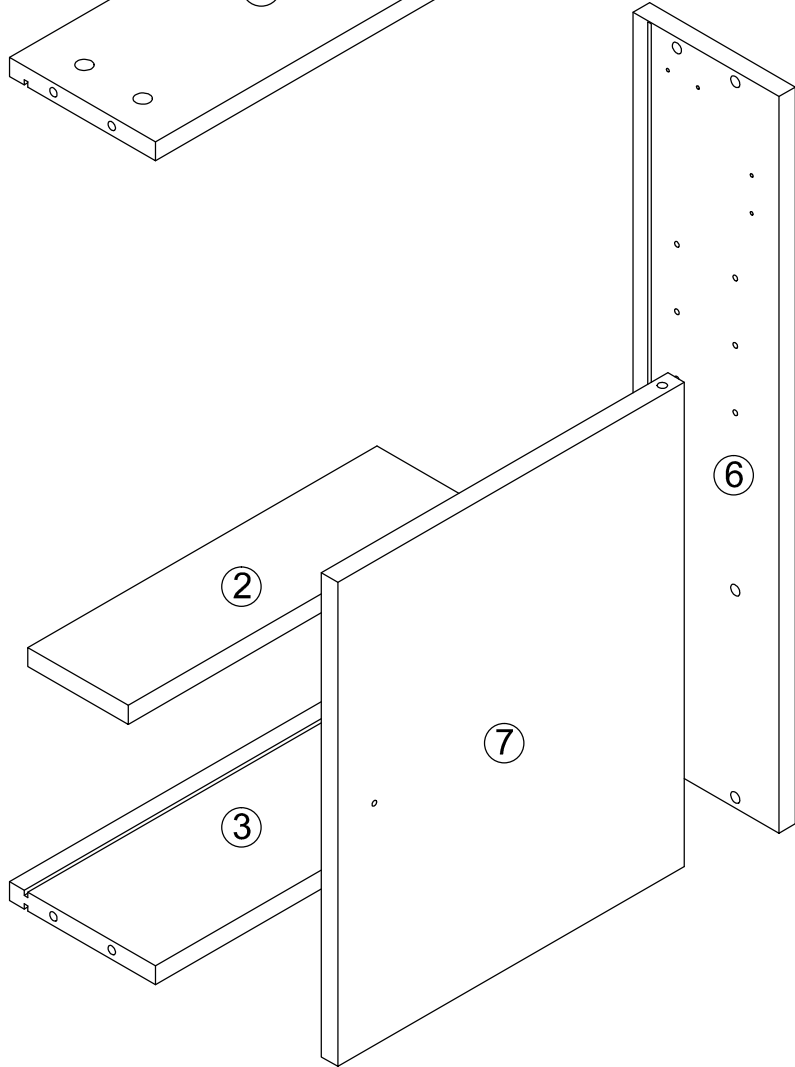

Quickway
Imports inc.

www.quickwayimports.com
info@quickwayimports.com

Basicwise

Bathroom Storage Cabinet
Organizer

SKU:QI004505
Assembly Instructions

				
A*12	B*2	C*4	D*1	E*2
 M8*60  M6*60		 M4*35	 M3*14	 M4*22
F*4	G*6	H*4	I*10	J*1
 Ø20				
K*12				