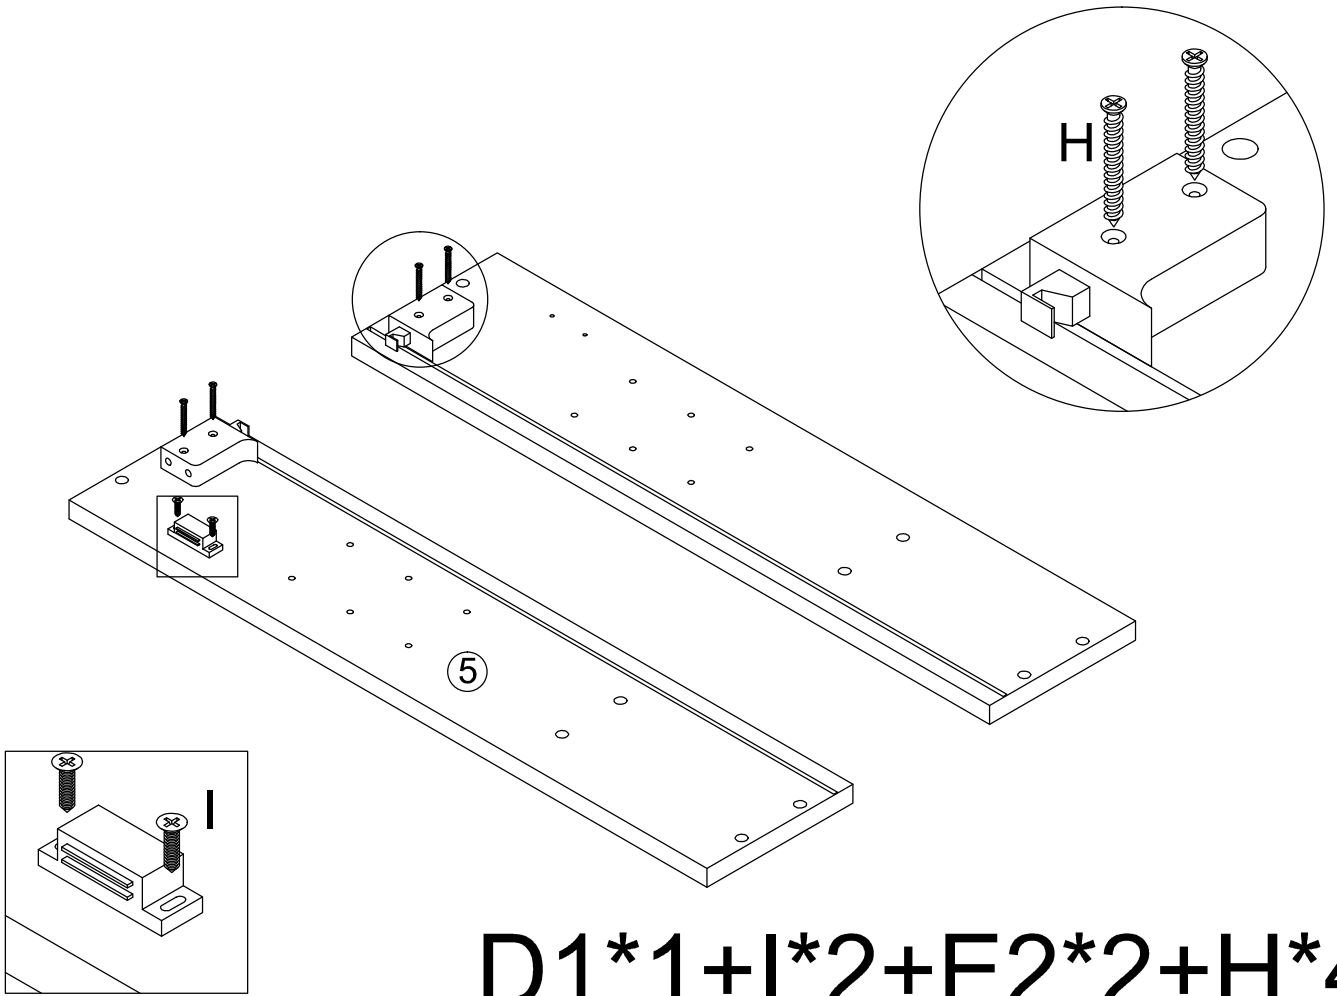

1

$D1*1+I*2+E2*2+H*4$

2

$A*6$