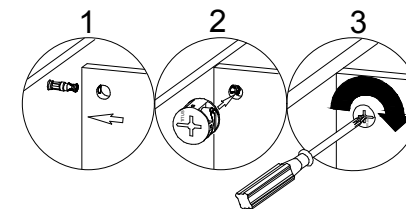

www.quickwayimports.com
info@quickwayimports.com

Slim Tall Bathroom Storage Cabinet with Doors and Drawer
Assembly Instructions

QI004654

		 ø8*40	 ø7*50
A x 28	B x 28	C x 12	D x 4
	 M3*14mm	 M3.5*30mm	 M3.5*35mm
E x 20	F x 8	G x 4	H x 4
 ø4*18			 ø3.5*14
I x 3	J x 4	K x 2	L x 1
 ø20	 	 	
M x 28	N x 12	O x 1	P x 4

1

A x 12 C x 6 F x 2 K x 1

2

B x 12 D x 4 M x 12

3

A x 8 C x 6 F x 2 G x 4 J x 4 K x 1

4

B x 8 M x 8

5

A x 4 B x 4 L x 1 M x 4

6

N x 12

7

A x 4 B x 4 H x 4 M x 4

8

l x 1