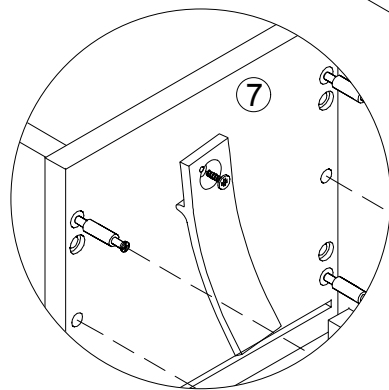

www.quickwayimports.com
info@quickwayimports.com

Slim Tall Bathroom Storage Cabinet with Doors and Drawer
Assembly Instructions

QI004654

		 ø8*40	 ø7*50
A x 28	B x 28	C x 12	D x 4
	 M3*14mm	 M3.5*30mm	 M3.5*35mm
E x 20	F x 8	G x 4	H x 4
 ø4*18			 ø3.5*14
I x 3	J x 4	K x 2	L x 1
 ø20	 	 	
M x 28	N x 12	O x 1	P x 4

1

A x 12 C x 6 F x 2 K x 1

2

B x 12 D x 4 M x 12

3

A x 8 C x 6 F x 2 G x 4 J x 4 K x 1

4

B x 8 M x 8

5

A x 4 B x 4 L x 1 M x 4

6

N x 12

7

A x 4 B x 4 H x 4 M x 4

8

l x 1