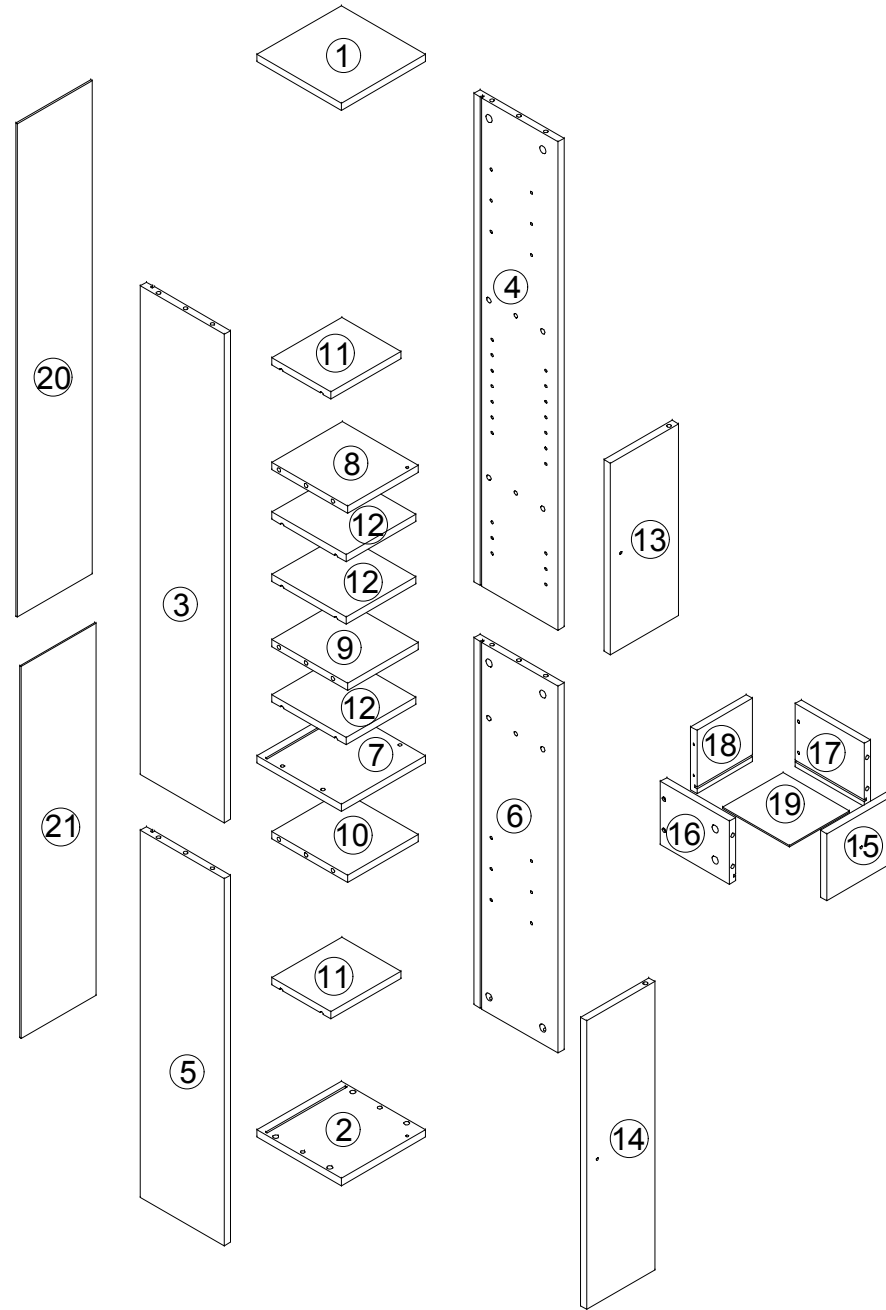

www.quickwayimports.com
info@quickwayimports.com

Slim Tall Bathroom Storage Cabinet with Doors and Drawer
Assembly Instructions

QI004654

		 ø8*40	 ø7*50
A x 28	B x 28	C x 12	D x 4
	 M3*14mm	 M3.5*30mm	 M3.5*35mm
E x 20	F x 8	G x 4	H x 4
 ø4*18			 ø3.5*14
I x 3	J x 4	K x 2	L x 1
 ø20	 	 	
M x 28	N x 12	O x 1	P x 4

1

A x 12 C x 6 F x 2 K x 1

2

B x 12 D x 4 M x 12

3

A x 8 C x 6 F x 2 G x 4 J x 4 K x 1

4

B x 8 M x 8

5

A x 4 B x 4 L x 1 M x 4

6

N x 12

7

A x 4 B x 4 H x 4 M x 4

8

l x 1

9

F x 4 I x 2 K x 2 P x 4

10

E x 20

11

12

O x 1