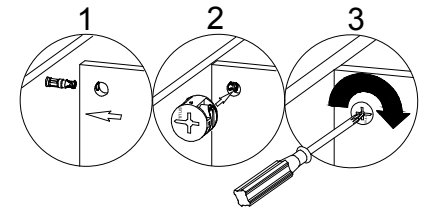

A x 12 C x 6 F x 2 K x 1

2