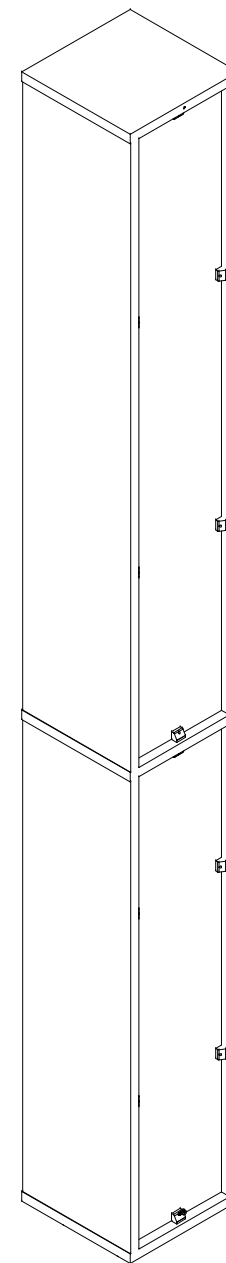

www.quickwayimports.com
info@quickwayimports.com

Slim Tall Bathroom Storage Cabinet with Doors and Drawer
Assembly Instructions

QI004654

		 ø8*40	 ø7*50
A x 28	B x 28	C x 12	D x 4
	 M3*14mm	 M3.5*30mm	 M3.5*35mm
E x 20	F x 8	G x 4	H x 4
 ø4*18			 ø3.5*14
I x 3	J x 4	K x 2	L x 1
 ø20	 	 	
M x 28	N x 12	O x 1	P x 4

1

A x 12 C x 6 F x 2 K x 1

2

B x 12 D x 4 M x 12

3

A x 8 C x 6 F x 2 G x 4 J x 4 K x 1

4

B x 8 M x 8

5

A x 4 B x 4 L x 1 M x 4

6

N x 12

7

A x 4 B x 4 H x 4 M x 4

8

l x 1

9

F x 4 I x 2 K x 2 P x 4

10

E x 20

11

12

O x 1