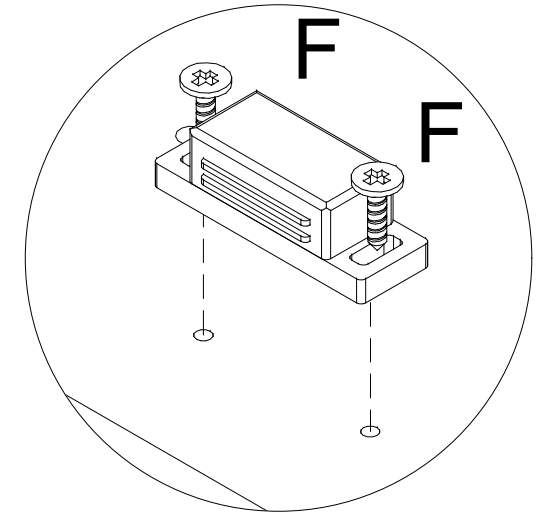

1

A x 12 C x 6 F x 2 K x 1

2

B x 12 D x 4 M x 12