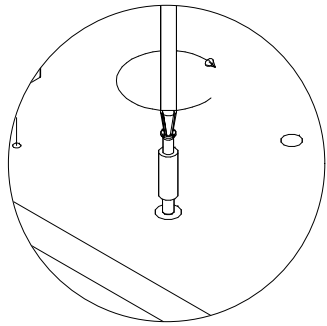

www.quickwayimports.com
info@quickwayimports.com

Slim Tall Bathroom Storage Cabinet with Doors and Drawer
Assembly Instructions

QI004654

		 ø8*40	 ø7*50
A x 28	B x 28	C x 12	D x 4
	 M3*14mm	 M3.5*30mm	 M3.5*35mm
E x 20	F x 8	G x 4	H x 4
 ø4*18			 ø3.5*14
I x 3	J x 4	K x 2	L x 1
 ø20	 	 	
M x 28	N x 12	O x 1	P x 4

1

A x 12 C x 6 F x 2 K x 1

2

B x 12 D x 4 M x 12

3

A x 8 C x 6 F x 2 G x 4 J x 4 K x 1

4

B x 8 M x 8

5

A x 4 B x 4 L x 1 M x 4

6

N x 12

7

A x 4 B x 4 H x 4 M x 4

8

l x 1