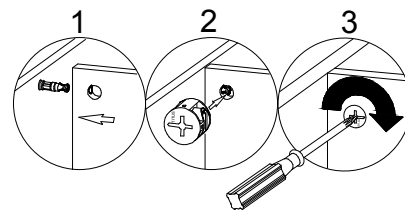

www.quickwayimports.com
info@quickwayimports.com

Slim Tall Bathroom Storage Cabinet with Doors and Drawer
Assembly Instructions

QI004654

		 ø8*40	 ø7*50
A x 28	B x 28	C x 12	D x 4
	 M3*14mm	 M3.5*30mm	 M3.5*35mm
E x 20	F x 8	G x 4	H x 4
 ø4*18			 ø3.5*14
I x 3	J x 4	K x 2	L x 1
 ø20	 	 	
M x 28	N x 12	O x 1	P x 4

1

A x 12 C x 6 F x 2 K x 1

2

B x 12 D x 4 M x 12

3

A x 8 C x 6 F x 2 G x 4 J x 4 K x 1

4

B x 8 M x 8

5

A x 4 B x 4 L x 1 M x 4

6

N x 12

7

A x 4 B x 4 H x 4 M x 4

8

l x 1