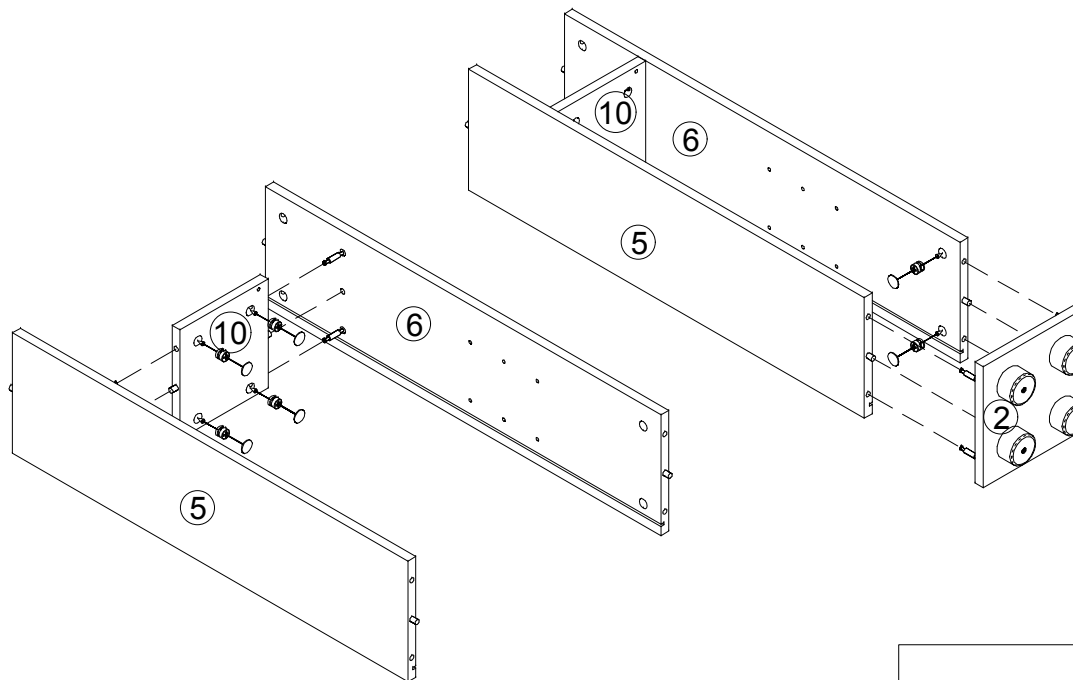

www.quickwayimports.com
info@quickwayimports.com

Slim Tall Bathroom Storage Cabinet with Doors and Drawer
Assembly Instructions

QI004654

		 ø8*40	 ø7*50
A x 28	B x 28	C x 12	D x 4
	 M3*14mm	 M3.5*30mm	 M3.5*35mm
E x 20	F x 8	G x 4	H x 4
 ø4*18			 ø3.5*14
I x 3	J x 4	K x 2	L x 1
 ø20	 	 	
M x 28	N x 12	O x 1	P x 4

1

A x 12 C x 6 F x 2 K x 1

2

B x 12 D x 4 M x 12

3

A x 8 C x 6 F x 2 G x 4 J x 4 K x 1

4

B x 8 M x 8

5

A x 4 B x 4 L x 1 M x 4

6

N x 12

7

A x 4 B x 4 H x 4 M x 4

8

l x 1