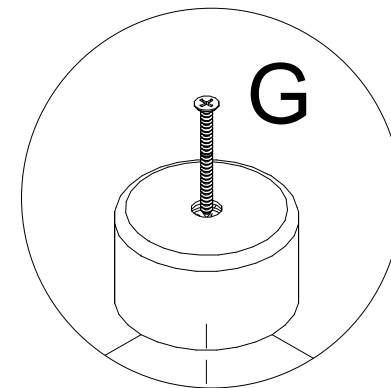

www.quickwayimports.com
info@quickwayimports.com

Slim Tall Bathroom Storage Cabinet with Doors and Drawer
Assembly Instructions

QI004654

		 ø8*40	 ø7*50
A x 28	B x 28	C x 12	D x 4
	 M3*14mm	 M3.5*30mm	 M3.5*35mm
E x 20	F x 8	G x 4	H x 4
 ø4*18			 ø3.5*14
I x 3	J x 4	K x 2	L x 1
 ø20	 	 	
M x 28	N x 12	O x 1	P x 4

1

A x 12 C x 6 F x 2 K x 1

2

B x 12 D x 4 M x 12

3

A x 8 C x 6 F x 2 G x 4 J x 4 K x 1

4

B x 8 M x 8

5

A x 4 B x 4 L x 1 M x 4

6

N x 12

7

A x 4 B x 4 H x 4 M x 4

8

l x 1