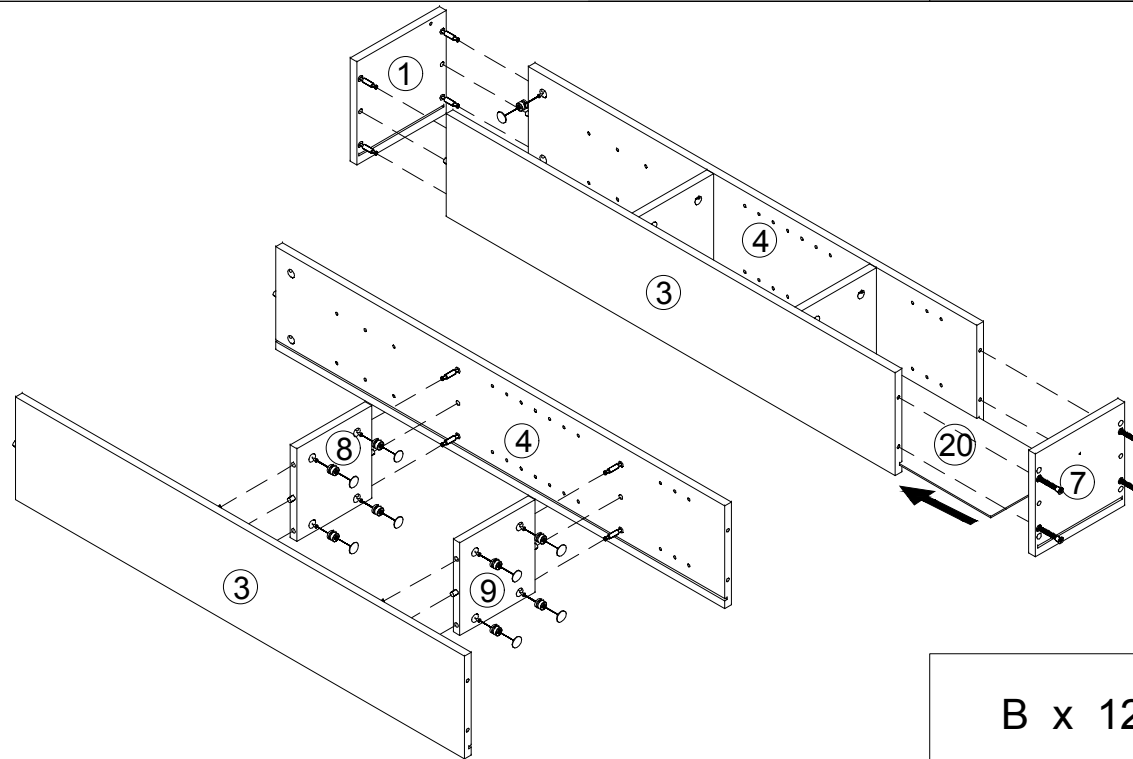

www.quickwayimports.com
info@quickwayimports.com

Slim Tall Bathroom Storage Cabinet with Doors and Drawer
Assembly Instructions

QI004654

		 ø8*40	 ø7*50
A x 28	B x 28	C x 12	D x 4
	 M3*14mm	 M3.5*30mm	 M3.5*35mm
E x 20	F x 8	G x 4	H x 4
 ø4*18			 ø3.5*14
I x 3	J x 4	K x 2	L x 1
 ø20	 	 	
M x 28	N x 12	O x 1	P x 4

1

A x 12 C x 6 F x 2 K x 1

2

B x 12 D x 4 M x 12

3

A x 8 C x 6 F x 2 G x 4 J x 4 K x 1

4

B x 8 M x 8

5

A x 4 B x 4 L x 1 M x 4

6

N x 12

7

A x 4 B x 4 H x 4 M x 4

8

l x 1