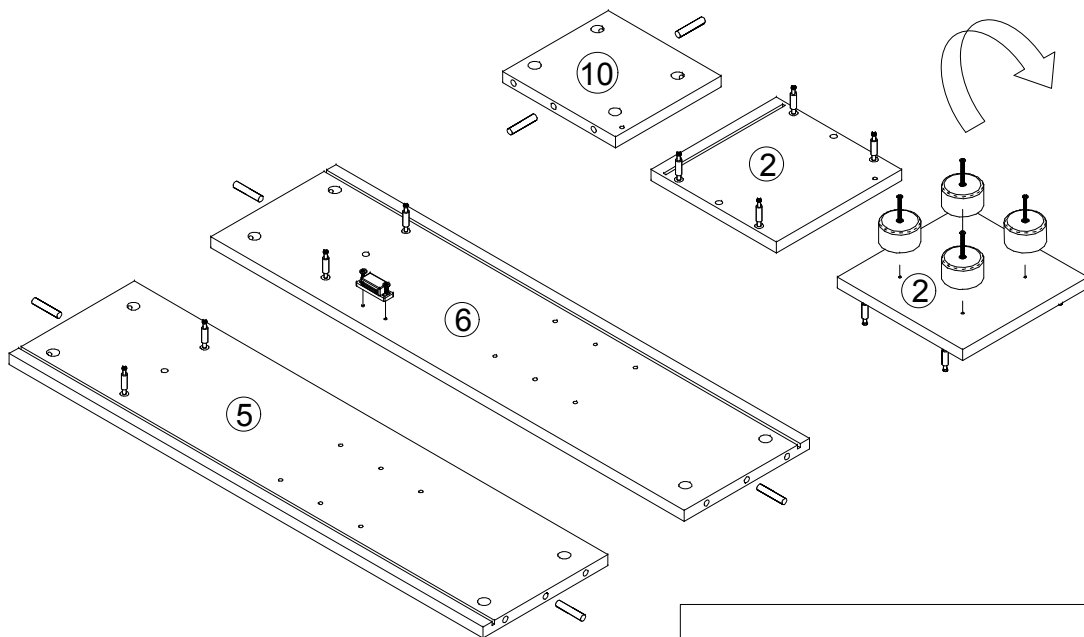

www.quickwayimports.com
info@quickwayimports.com

Slim Tall Bathroom Storage Cabinet with Doors and Drawer
Assembly Instructions

QI004654

		 ø8*40	 ø7*50
A x 28	B x 28	C x 12	D x 4
	 M3*14mm	 M3.5*30mm	 M3.5*35mm
E x 20	F x 8	G x 4	H x 4
 ø4*18			 ø3.5*14
I x 3	J x 4	K x 2	L x 1
 ø20	 	 	
M x 28	N x 12	O x 1	P x 4

1

A x 12 C x 6 F x 2 K x 1

2

B x 12 D x 4 M x 12

3

A x 8 C x 6 F x 2 G x 4 J x 4 K x 1

4

B x 8 M x 8

5

A x 4 B x 4 L x 1 M x 4

6

N x 12

7

A x 4 B x 4 H x 4 M x 4

8

l x 1