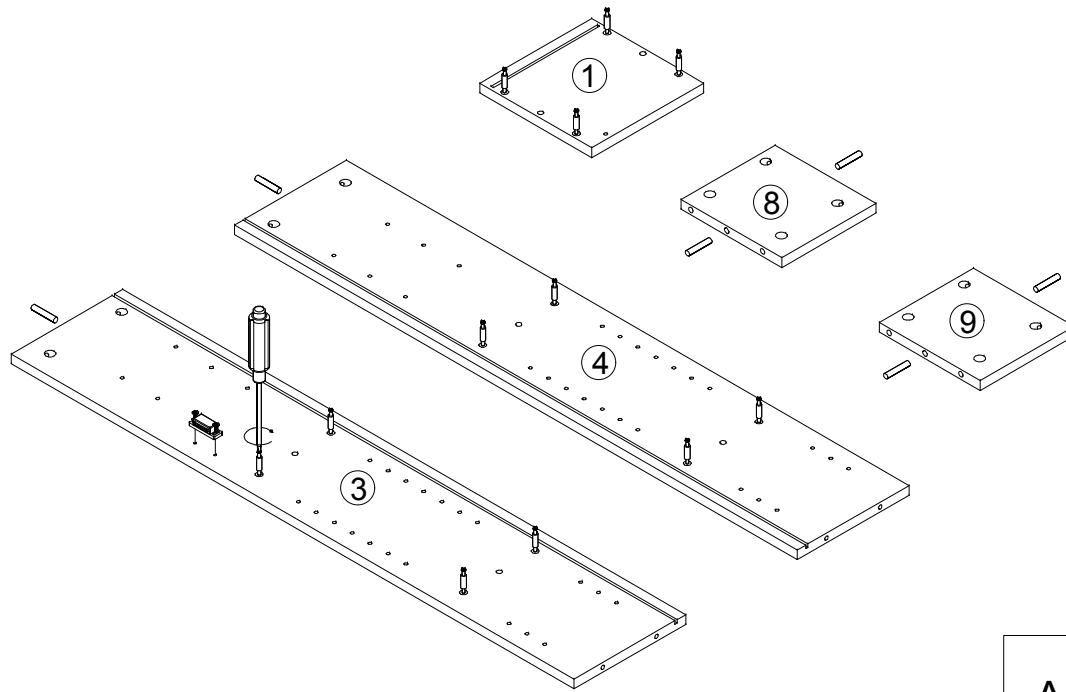

www.quickwayimports.com
info@quickwayimports.com

Slim Tall Bathroom Storage Cabinet with Doors and Drawer
Assembly Instructions

QI004654

		 ø8*40	 ø7*50
A x 28	B x 28	C x 12	D x 4
	 M3*14mm	 M3.5*30mm	 M3.5*35mm
E x 20	F x 8	G x 4	H x 4
 ø4*18			 ø3.5*14
I x 3	J x 4	K x 2	L x 1
 ø20	 	 	
M x 28	N x 12	O x 1	P x 4

1

A x 12 C x 6 F x 2 K x 1

2

B x 12 D x 4 M x 12

3

A x 8 C x 6 F x 2 G x 4 J x 4 K x 1

4

B x 8 M x 8

5

A x 4 B x 4 L x 1 M x 4

6

N x 12

7

A x 4 B x 4 H x 4 M x 4

8

l x 1