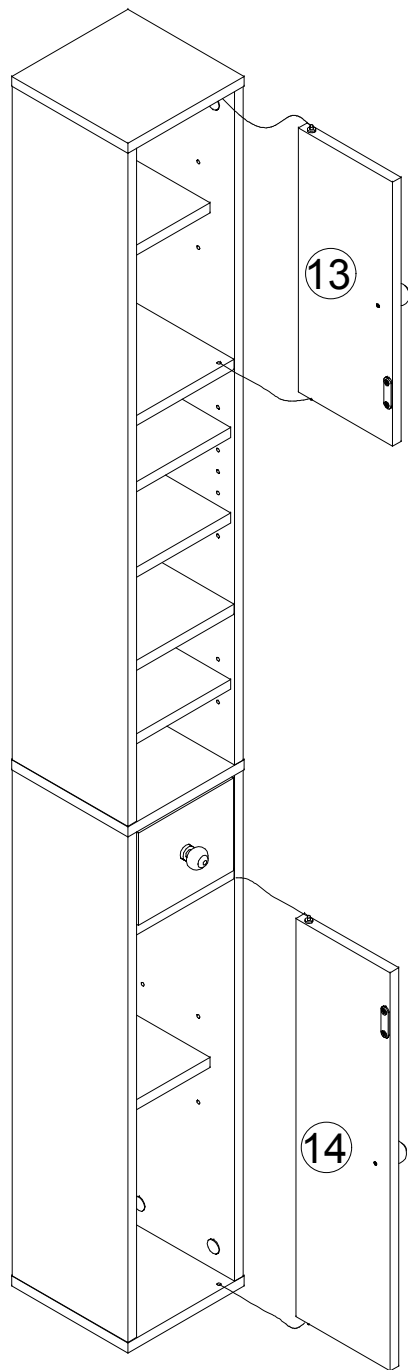

www.quickwayimports.com
info@quickwayimports.com

Slim Tall Bathroom Storage Cabinet with Doors and Drawer
Assembly Instructions

QI004654

		 ø8*40	 ø7*50
A x 28	B x 28	C x 12	D x 4
	 M3*14mm	 M3.5*30mm	 M3.5*35mm
E x 20	F x 8	G x 4	H x 4
 ø4*18			 ø3.5*14
I x 3	J x 4	K x 2	L x 1
 ø20	 	 	
M x 28	N x 12	O x 1	P x 4

1

A x 12 C x 6 F x 2 K x 1

2

B x 12 D x 4 M x 12

3

A x 8 C x 6 F x 2 G x 4 J x 4 K x 1

4

B x 8 M x 8

5

A x 4 B x 4 L x 1 M x 4

6

N x 12

7

A x 4 B x 4 H x 4 M x 4

8

l x 1

9

F x 4 I x 2 K x 2 P x 4

10

E x 20

11

12

O x 1