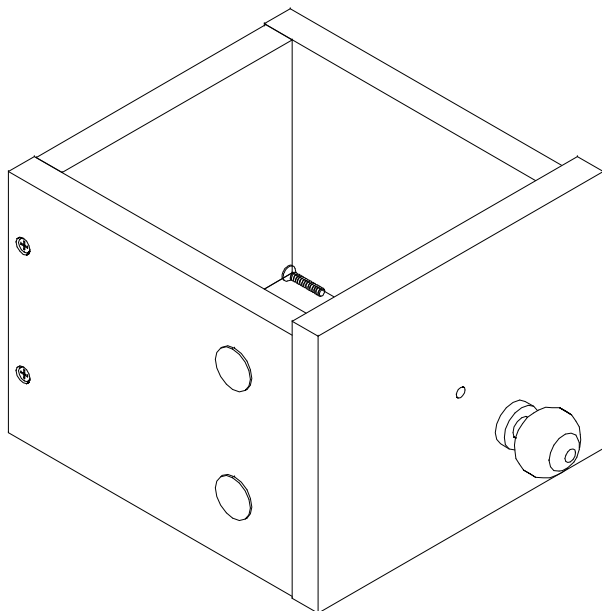

www.quickwayimports.com
info@quickwayimports.com

Slim Tall Bathroom Storage Cabinet with Doors and Drawer
Assembly Instructions

QI004654

		 ø8*40	 ø7*50
A x 28	B x 28	C x 12	D x 4
	 M3*14mm	 M3.5*30mm	 M3.5*35mm
E x 20	F x 8	G x 4	H x 4
 ø4*18			 ø3.5*14
I x 3	J x 4	K x 2	L x 1
 ø20	 	 	
M x 28	N x 12	O x 1	P x 4

5

A x 4 B x 4 L x 1 M x 4

6

N x 12

7

A x 4 B x 4 H x 4 M x 4

8

l x 1