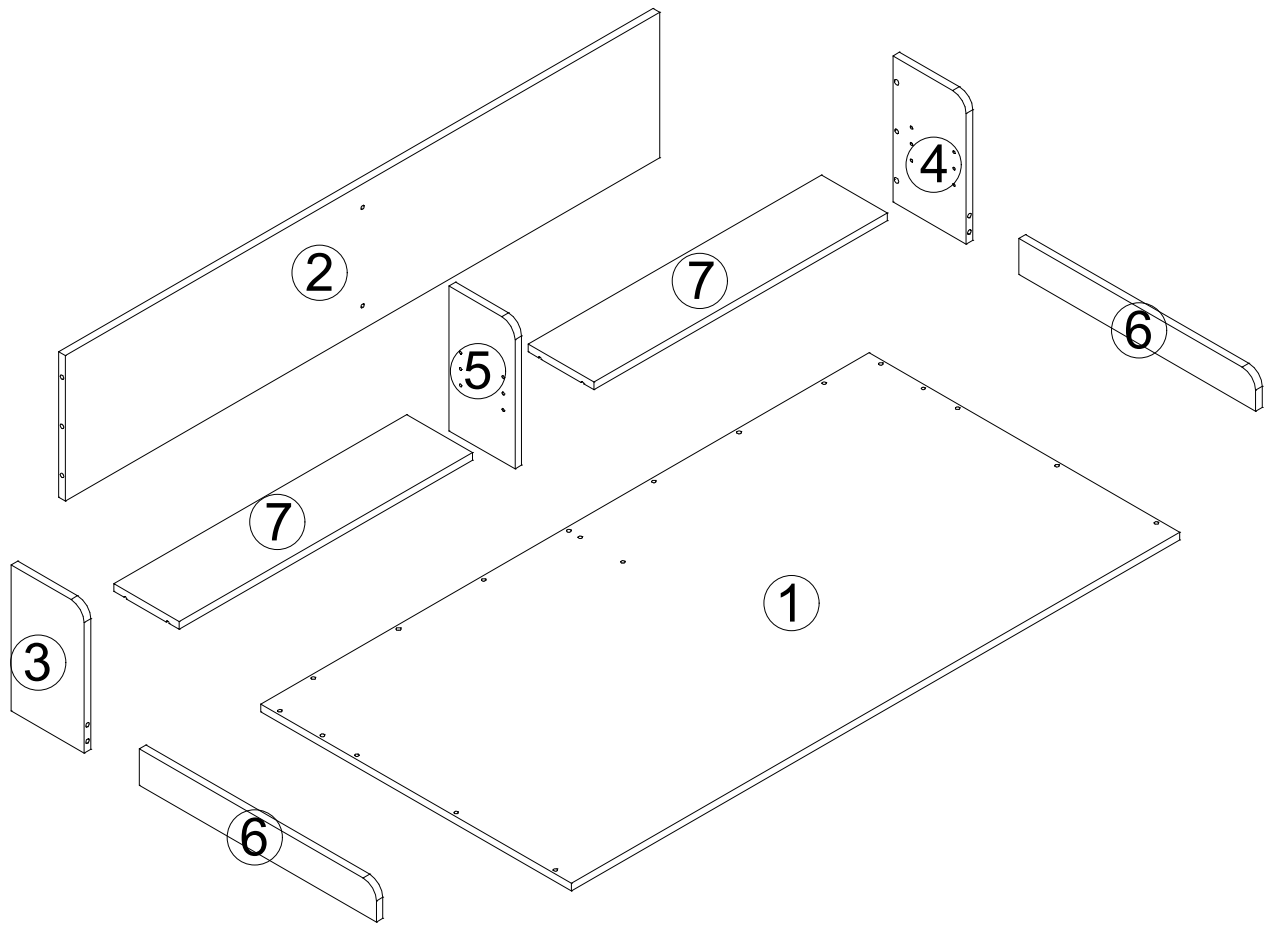

Over Washer & Dryer Storage Shelf – 54"
Assembly Instructions
Q1005000

A × 4

B × 4

$\phi 8 \times 40$

C × 9

$\phi 7 \times 50$

D × 18

$\phi 20$

E × 4

$\phi 15$

F × 18

$\phi 20$

G × 16

H × 8

1

A	4 PCS	B	4 PCS	C	6 PCS	E	4 PCS
							

2

C	3 PCS	D	14 PCS
			

3

D	4 PCS
	

4

F 18 PCS

5

G 16 PCS