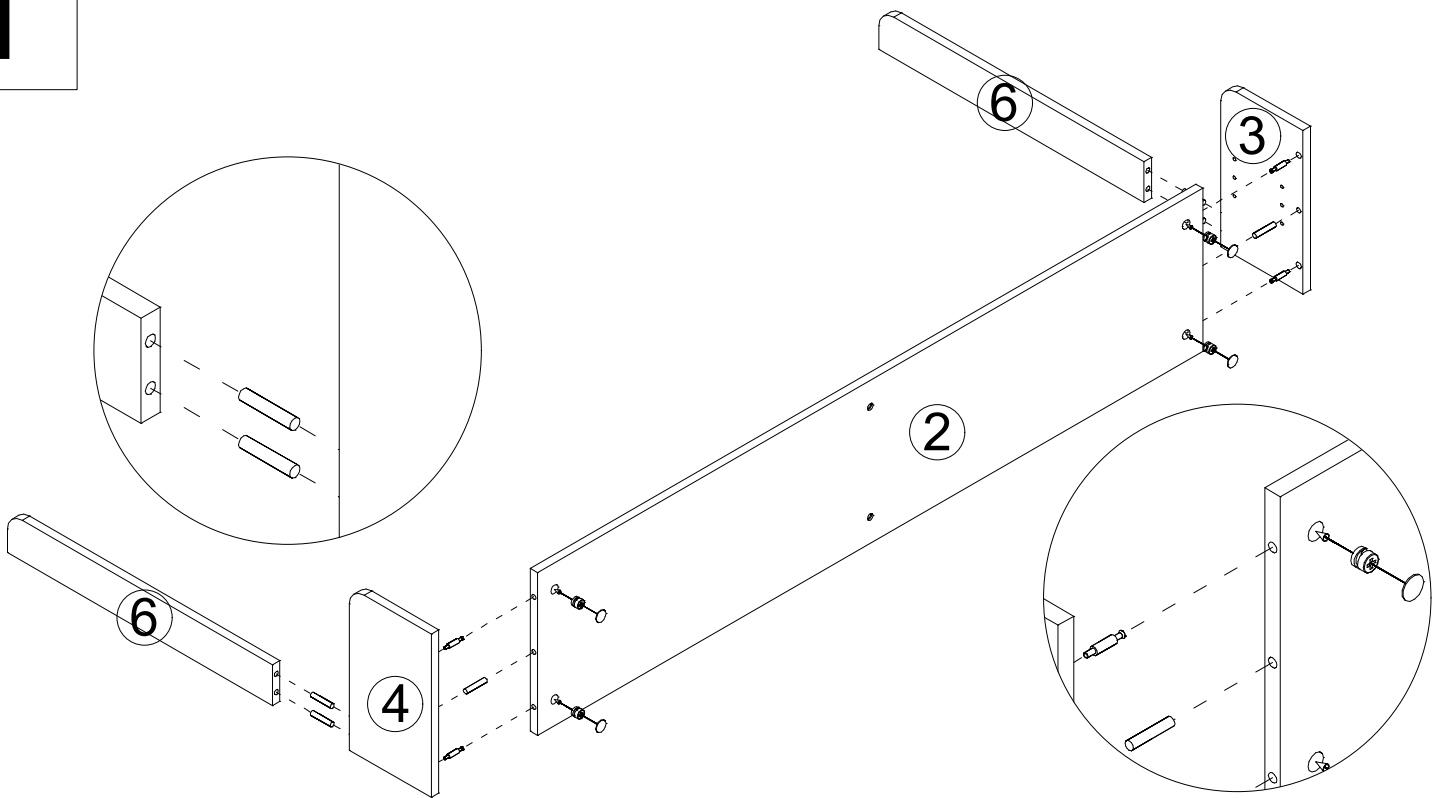

1

A	4 PCS	B	4 PCS	C	6 PCS	E	4 PCS