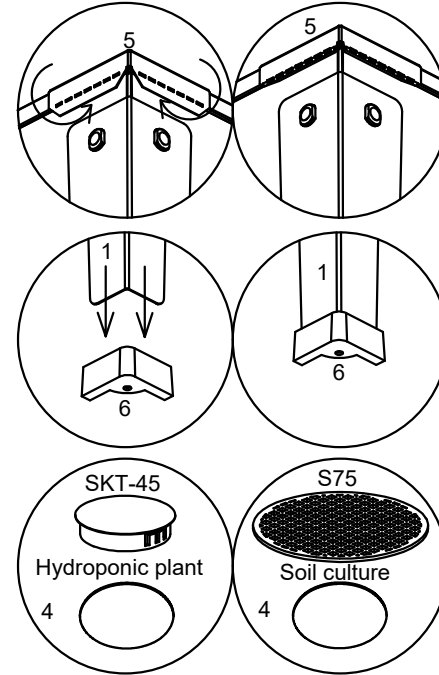

## Assembly Instructions

QI003908G  
60x30x80cm

PART	NO.	Qty.
	1	4
	2	2
	3	2
	4	1
	5	4
	6	4
	F4	20
	SKT-45	1
	S75	1

Do not lock all the screws(F4)

The gap between each fitting is guaranteed to be minimal and all screws (F4) can be locked, finally sealed with silicone.