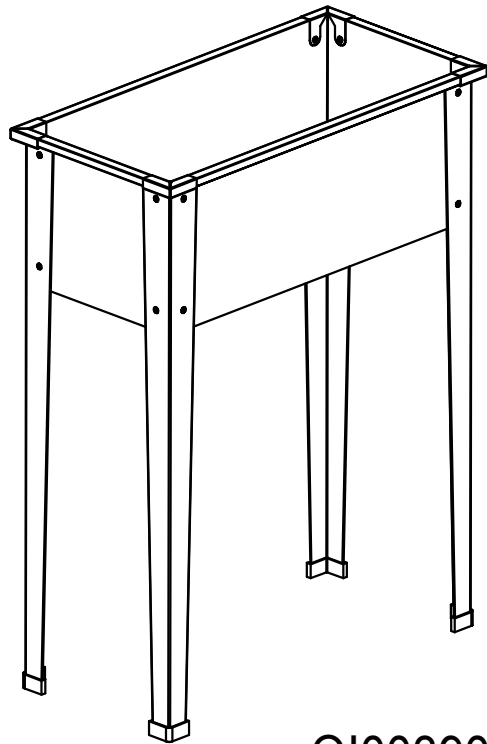

# Flower staging

## Assembly Instructions

QI003908G  
60x30x80cm

PART	NO.	Qty.
	1	4
	2	2
	3	2
	4	1
	5	4
	6	4
	F4	20
	SKT-45	1
	S75	1

Do not lock all the screws(F4)

The gap between each fitting is guaranteed to be minimal and all screws (F4) can be locked, finally sealed with silicone.