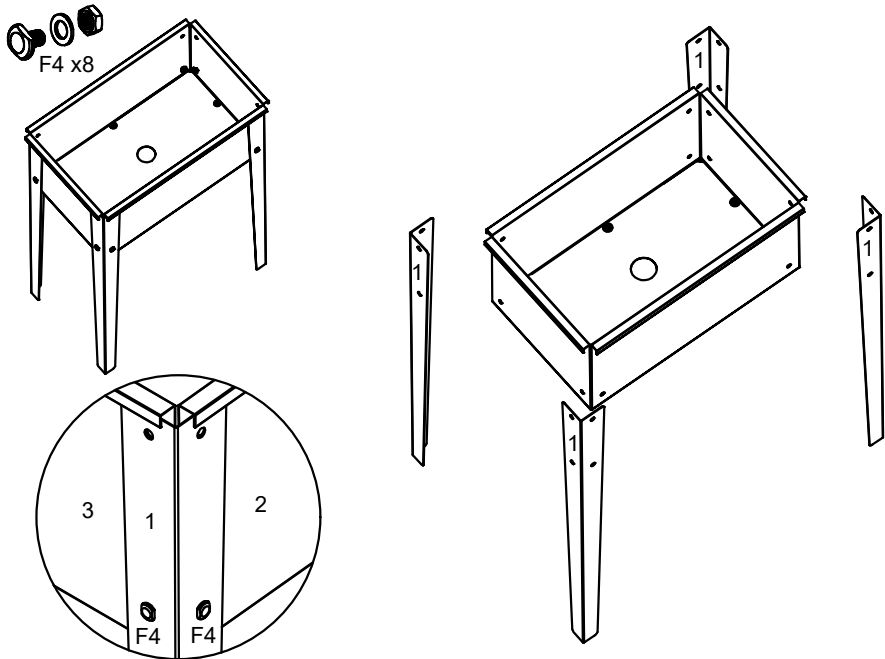

## Assembly Instructions

QI003908G  
60x30x80cm

PART	NO.	Qty.
	1	4
	2	2
	3	2
	4	1
	5	4
	6	4
	F4	20
	SKT-45	1
	S75	1

Do not lock all the screws(F4)

The gap between each fitting is guaranteed to be minimal and all screws (F4) can be locked, finally sealed with silicone.