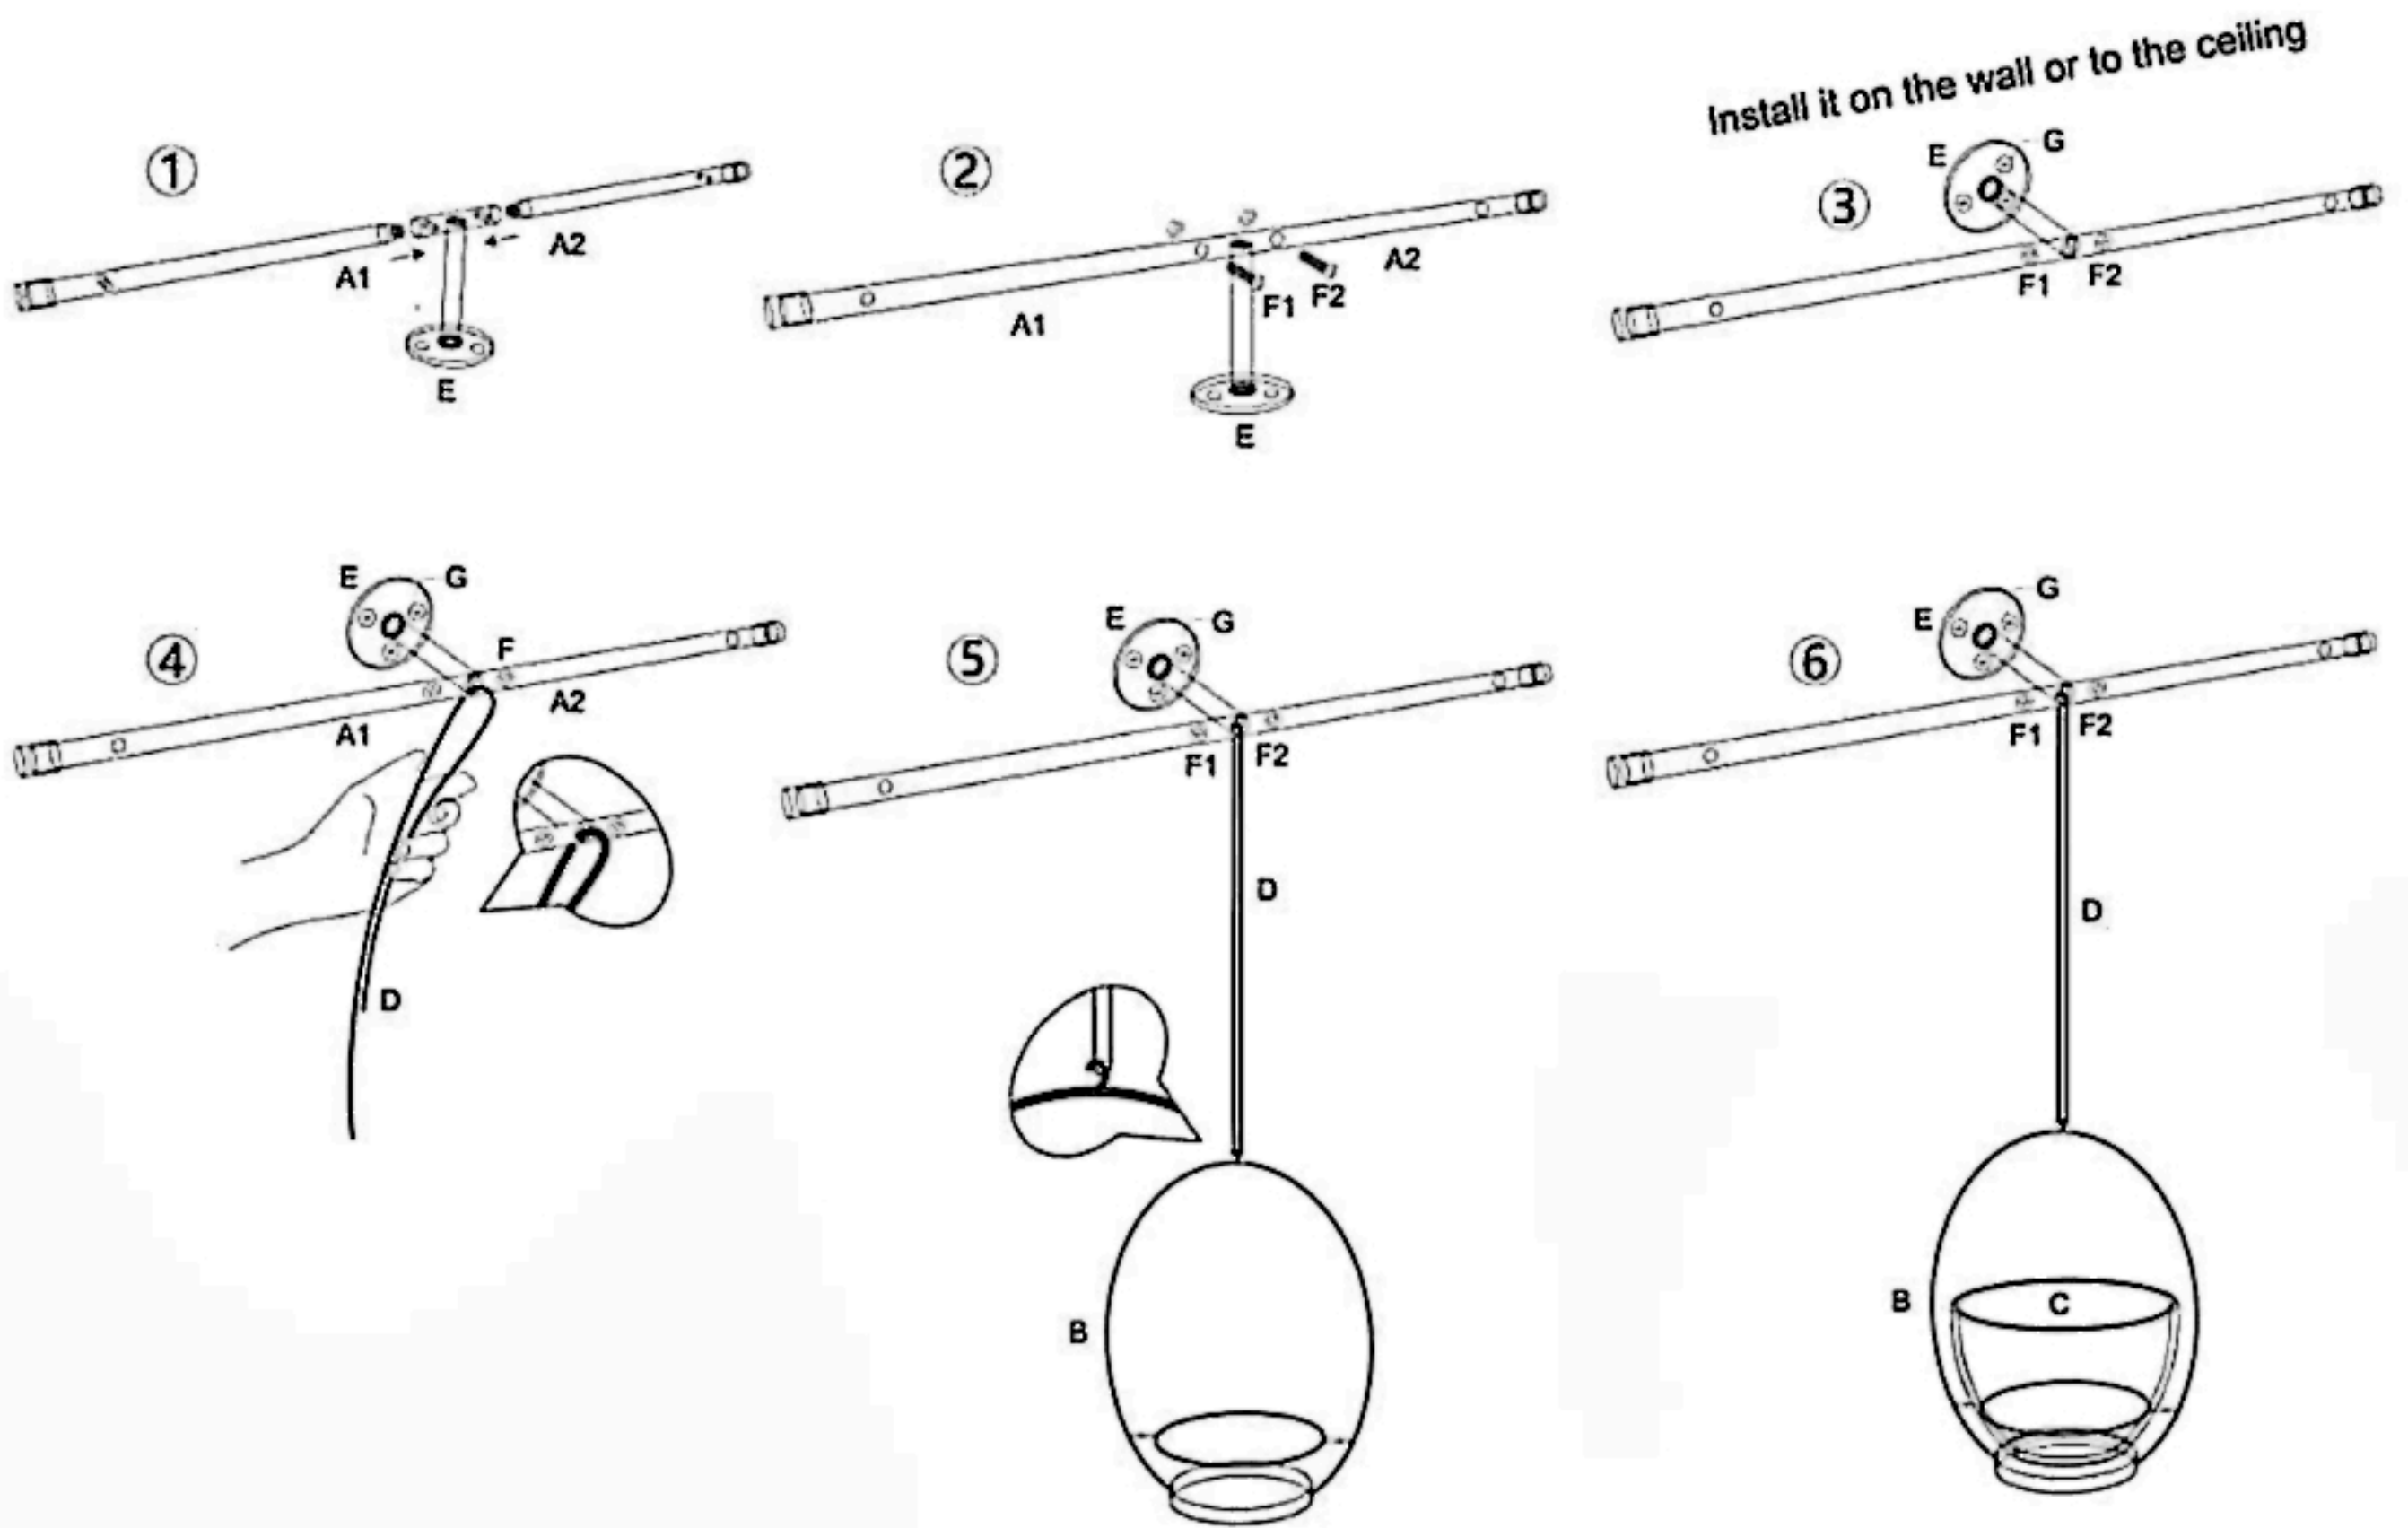

Installation Steps