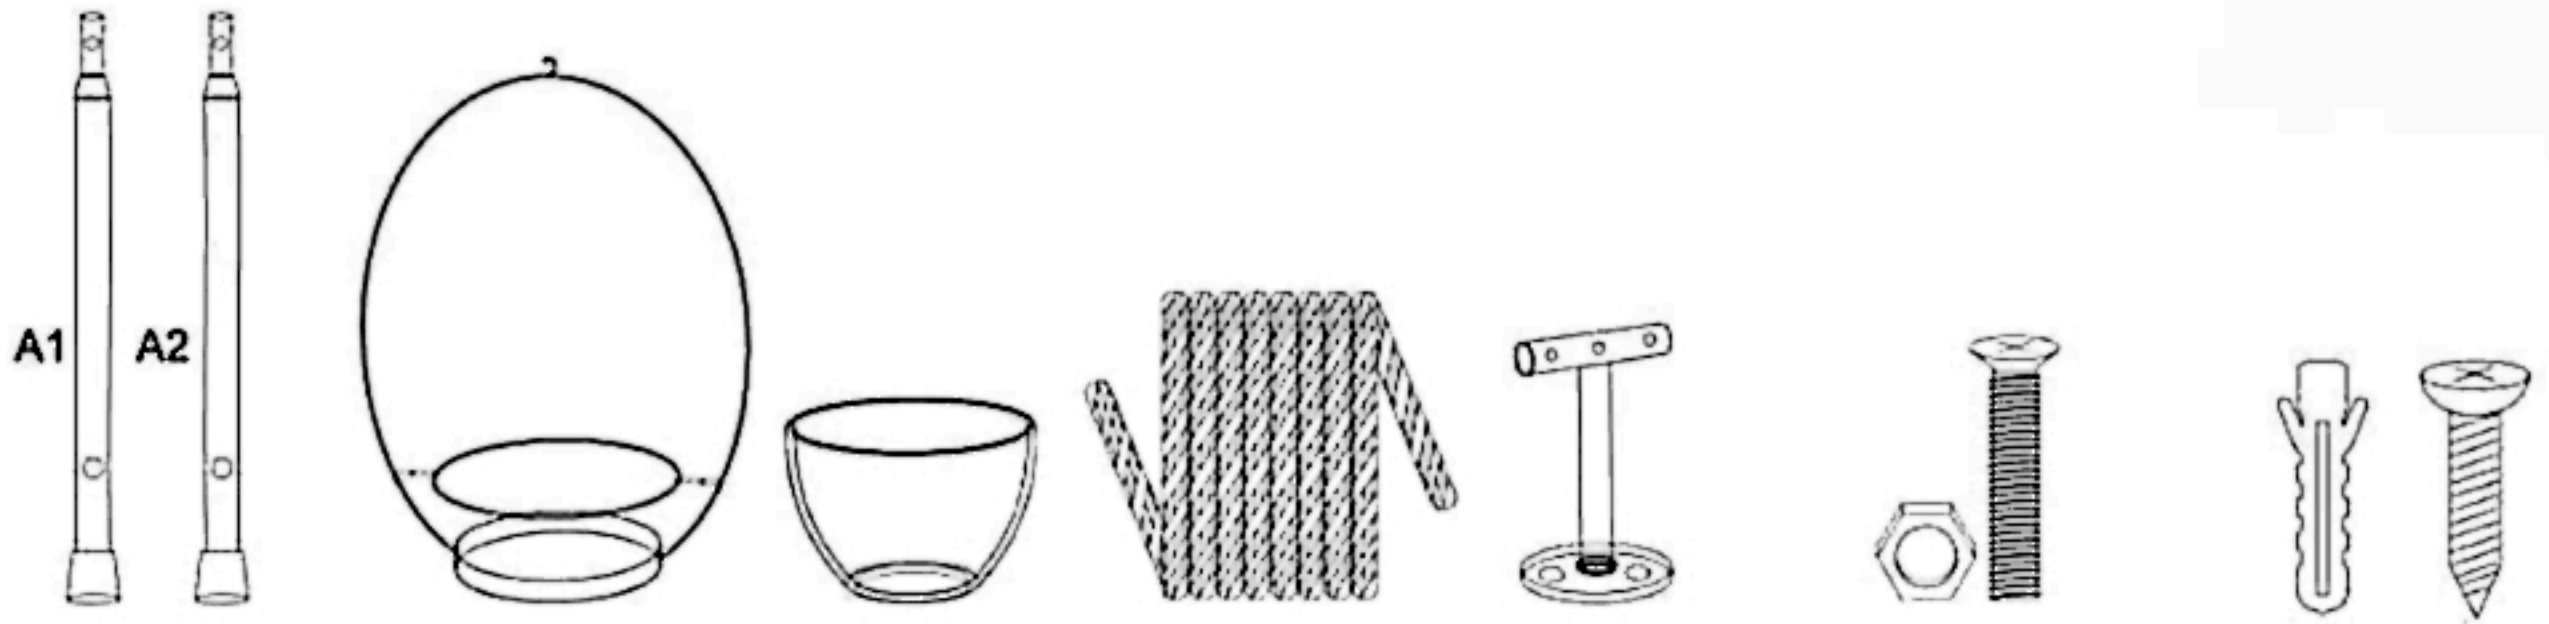

## Parts:

Detachable Support Rod  
(A × 2 pcs)

Pot Basket  
(B × 3 pcs)

Pot  
(C × 3 pcs)

Thick Rope  
(D × 3 pcs)

Base Support  
(E × 1 pcs)

Screw And Nut Set  
(F × 2 pcs)

Coarse Thread Screw Set  
(G × 3 pcs)