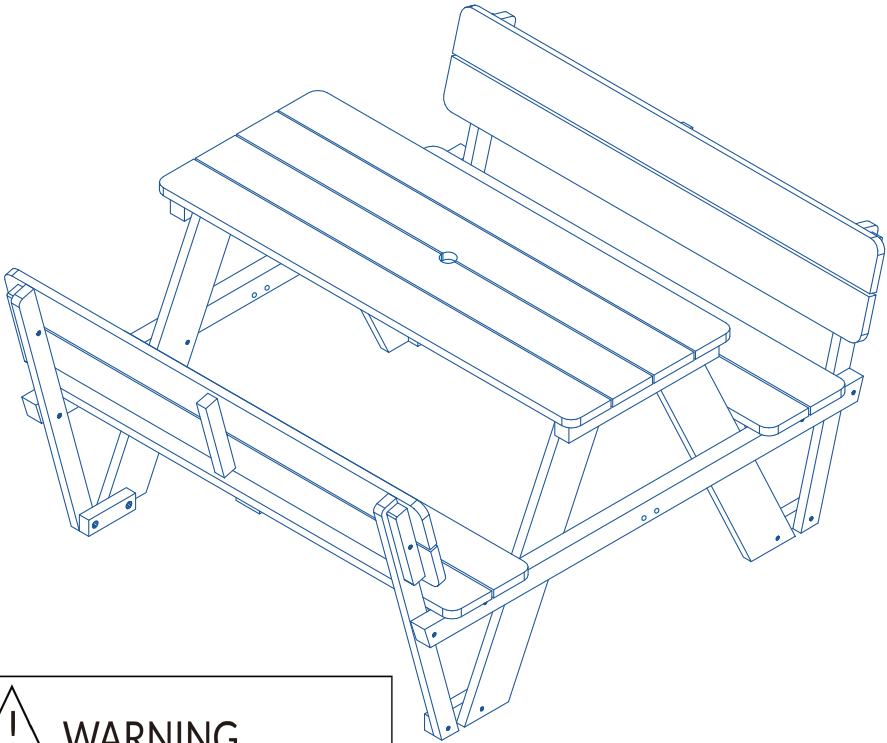

GARDENISED

Kid's Picnic Table with Backrest
Item No.:

WARNING

Prior to assembly this package contains sharp edges and sharp points.
Keep away from children until assembled.

WARNING

CHOKING HAZARD-small parts
Not for children under 3yrs
The product is to be assembled by an adult.