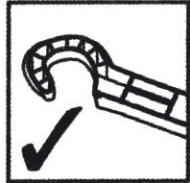

7

Caution: Do Not Overtighten

8

Advanced Headrest Dog Guard

Fitting Instructions

Please follow instructions carefully to ensure the safety of yourself and your passengers.

The initial assembly and fitting of this dog guard will take approximately 10 minutes.