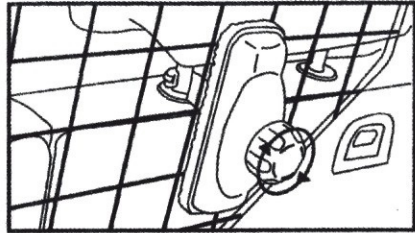

7

Caution: Do Not Overtighten

8

Advanced Headrest Dog Guard

Fitting Instructions

Please follow instructions carefully to ensure the safety of yourself and your passengers.

The initial assembly and fitting of this dog guard will take approximately 10 minutes.