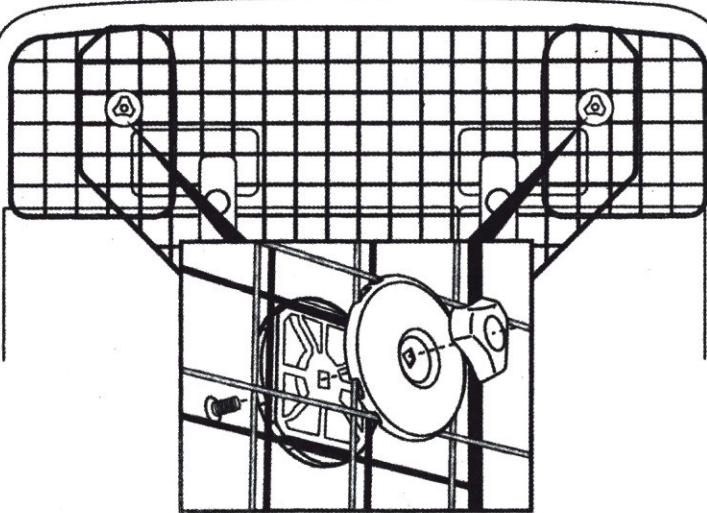

7

Caution: Do Not Overtighten

8

Advanced Headrest Dog Guard

Fitting Instructions

Please follow instructions carefully to ensure the safety of yourself and your passengers.

The initial assembly and fitting of this dog guard will take approximately 10 minutes.

Before you begin:

- Make sure all parts are included in the package.

Please retain these instructions for future reference.

Contents

140mm

2

$x = 0 - 45\text{mm} \longrightarrow$ **4**

$x = 45+\text{mm} \longrightarrow$ **3**