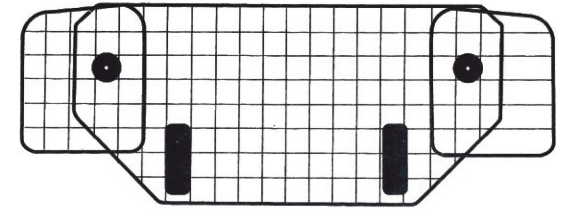

7

Caution: Do Not Overtighten

8

Advanced Headrest Dog Guard

Fitting Instructions

Please follow instructions carefully to ensure the safety of yourself and your passengers.

The initial assembly and fitting of this dog guard will take approximately 10 minutes.

Before you begin:

- Make sure all parts are included in the package.

Please retain these instructions for future reference.

Contents

140mm

2

$x = 0 - 45\text{mm} \longrightarrow$ **4**

$x = 45+\text{mm} \longrightarrow$ **3**