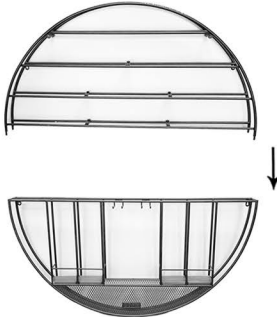

x 14pc

②

same as
right side

insert to gasket

③

④

Important Tips:
Need 2 people to hold and insert the upper parts to the bottom at the same time, before mount it to the wall.

⑤