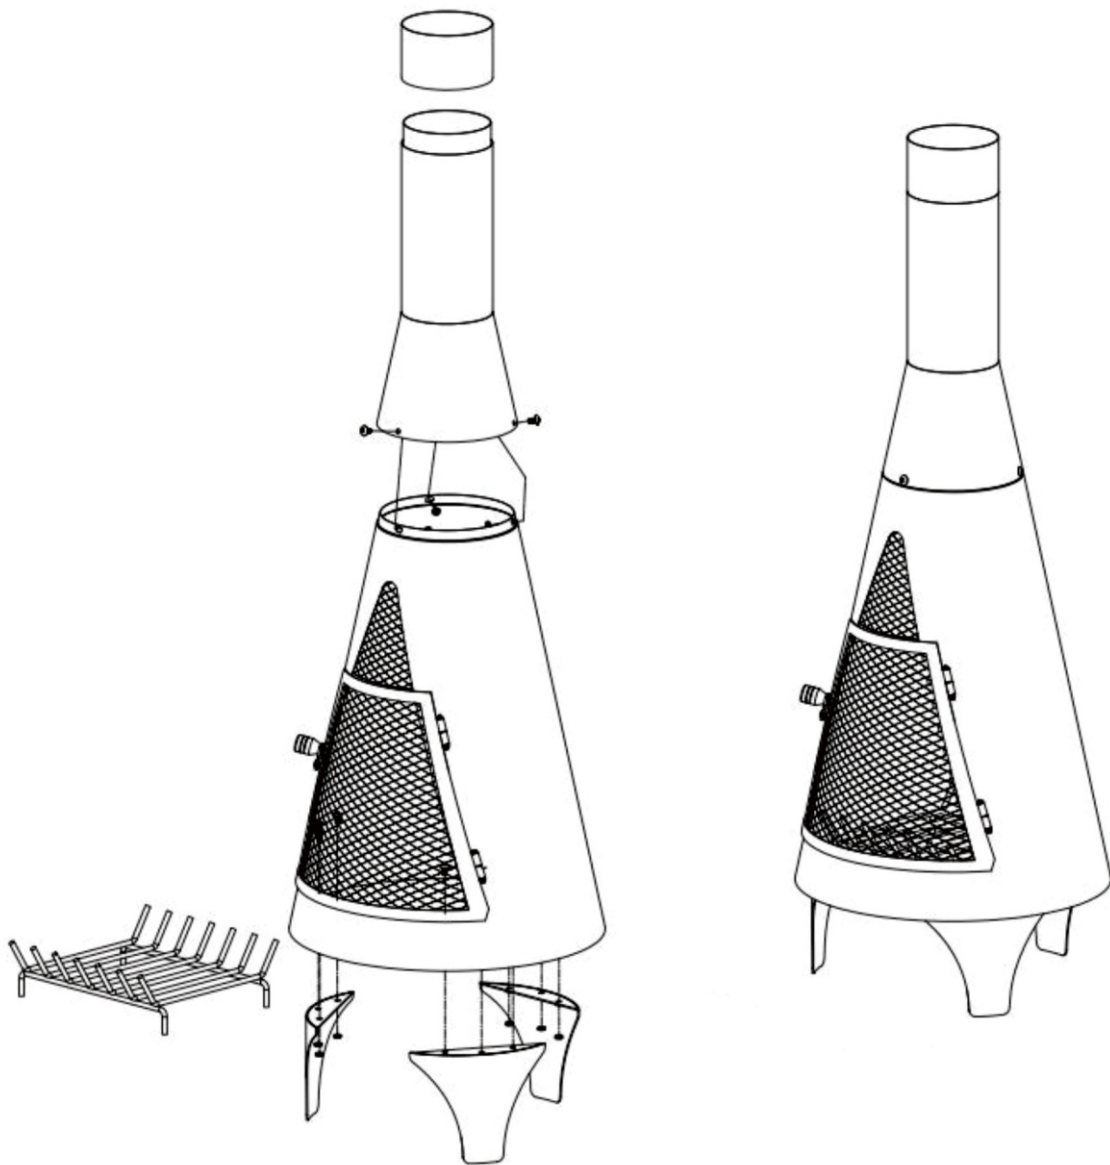

PARTS LIST

Please check parts against the list below before assembling your chimenea grill, Take a few moments to familiarize yourself with the contents. Check that all holes are clear of paint before assembly.

Name	Quantity	No.	Name	Quantity	No.
Nuts	12	①	Chimenea Base	1	⑤
Screws	12	②	Chimenea Silver Top	1	⑥
Chimenea Legs	3	③	Chimenea Poker	1	⑦
Chimenea Top	1	④	Chimenea Log Grate	1	⑧

①

②

③

④

⑤

⑥

⑦

⑧

Chimenea Assembly

Intended Use

This product is only suitable for outdoor use and is only intended for use in domestic use and not to be used commercially or for contract purposes. The Chimenea is designed to provide warmth to an outdoor space. It is not designed for cooking purposes.